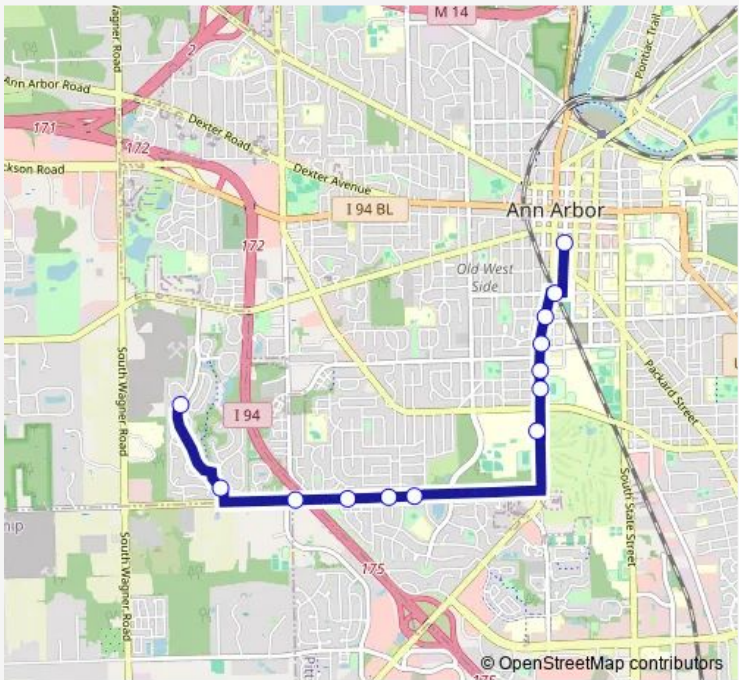

Bus 29 Liberty

[Go to website](#)

Direction
 Scio Ridge + Chamberlain — Blake Transit Center
 13 stops
[Open route schedule](#)

- Scio Ridge + Chamberlain
- Upland + Snowberry Ridge
- Scio Church + Oak Valley
- Scio Church + Convington
- Scio Church + Winstead
- Scio Church + Welch
- Pioneer High School
- Main + Berkeley
- Main s of Keech
- Main + Hoover
- Main + Hill
- Madison + Rail Road Tracks
- Blake Transit Center

Route schedule
 Scio Ridge + Chamberlain — Blake Transit Center

Monday	06:26-18:26
Tuesday	06:26-18:26
Wednesday	06:26-18:26
Thursday	06:26-18:26
Friday	06:26-18:26
Saturday	07:26-18:26
Sunday	—

Route info
 Direction: Scio Ridge + Chamberlain
 Stops: 13
 Trip Duration: 0 hour 16 min

Direction

BTC - Fourth Ave Stop 2 — Scio Ridge + Chamberlain

16 stops

[Open route schedule](#)

BTC - Fourth Ave Stop 2

Liberty + Railroad crossing

Liberty + Third

Liberty + Fifth

Wednesday 06:15-18:15

Thursday 06:15-18:15

Friday 06:15-18:15

Saturday 07:15-18:15

Sunday —

Route info

Direction: BTC - Fourth Ave Stop 2

Stops: 16