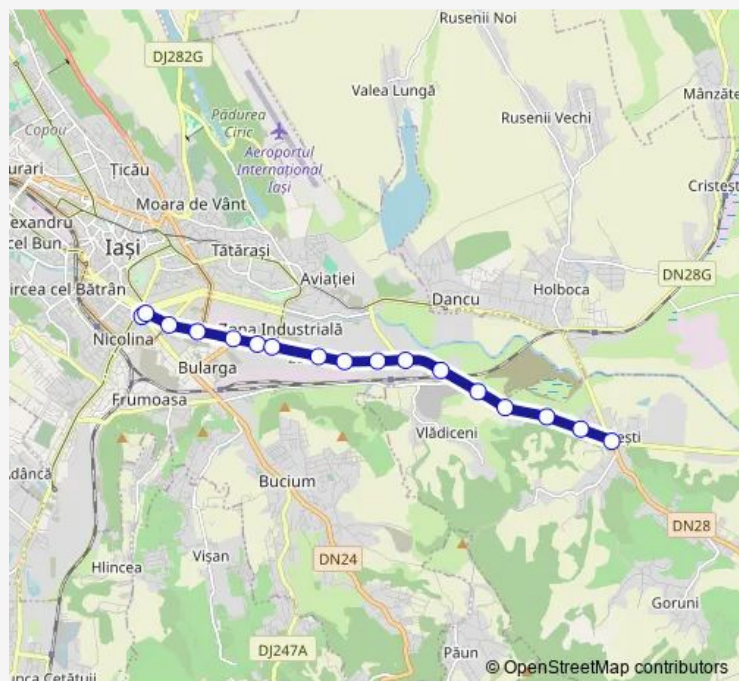

Bus 29 Podu Ros - Baza 3 - Tomesti

[Go to website](#)

Direction

Tometi — Podu Ro (2)

16 stops

[Open route schedule](#)

Tometi

Blocuri Tometi

Baza 3

Moldomobila

Liceul de Construcii

Frigorifer

Casa Sindicatelor

Podu Ro (2)

Route schedule

Tometi — Podu Ro (2)

Monday 05:00-22:25

Tuesday 05:00-22:25

Wednesday 05:00-22:25

Thursday 05:00-22:25

Friday 05:00-22:25

Saturday 05:00-22:30

Sunday 05:00-22:30

Route info

Direction: Tometi

Stops: 16

Trip Duration: 0 hour 24 min

29 — Podu Ros - Baza 3 - Tomesti

Direction

Podu Ro (2) — Tometi

17 stops

[Open route schedule](#)