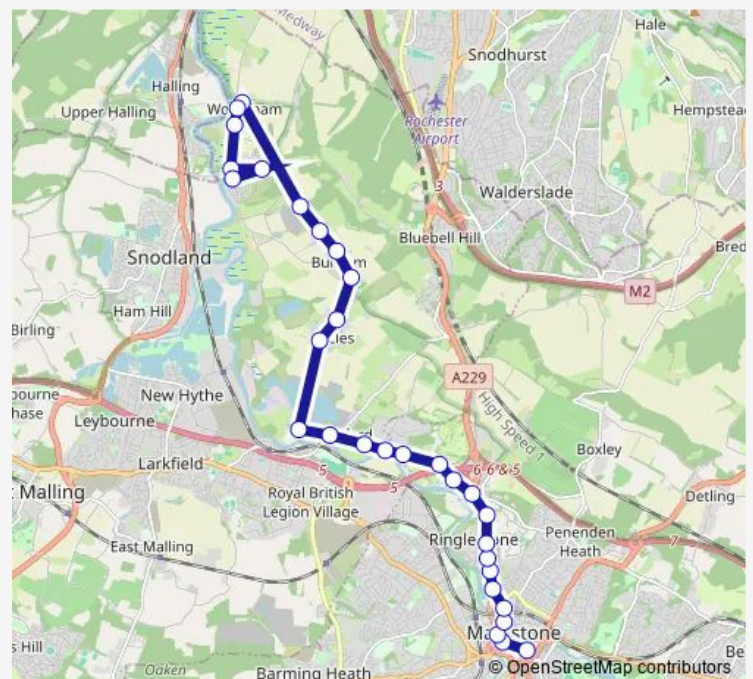

Thursday 09:38

Friday —

Saturday —

Sunday —

Route info

Direction: Community Centre

Stops: 33

Trip Duration: 0 hour 53 min

Friday —

Saturday —

Sunday —

Route info

Direction: Chequers Bus Station

Stops: 35

Trip Duration: 0 hour 50 min

Court Road