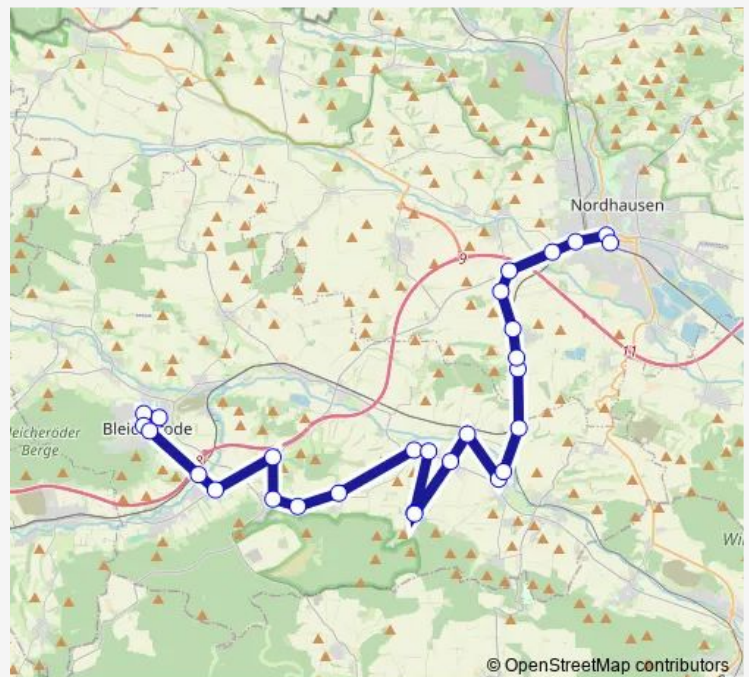

Hainrode (b. Nordhausen)

Route schedule

Bleicherode, Löwentor — Hainrode (b. Nordhausen)

Monday 12:06

Tuesday 12:06

Wednesday 12:06

Thursday 12:06

Friday 12:06

Saturday —

Sunday —

Route info

Direction: Bleicherode, Löwentor

Stops: 13

Trip Duration: 0 hour 32 min

Direction

Bleicherode, Schillerplatz — Nordhausen, Bahnhofsplatz

27 stops

[Open route schedule](#)

Bleicherode, Schillerplatz

Bleicherode, Löwentor

Bleicherode, Sparkasse

Bleicherode, Gymnasium

Niedergebra, Bahnhof

Niedergebra

Bleicherode, Elende

Großlohra, Friedrichslohra / Wartehalle

Großlohra, Großwenden

Großlohra, Münchenlohra

Nohra (b. Nordhausen)

Nohra (b. Nordhausen), Sondershäuser Straße

Hainrode (b. Nordhausen)

Hainrode (b. Nordhausen)