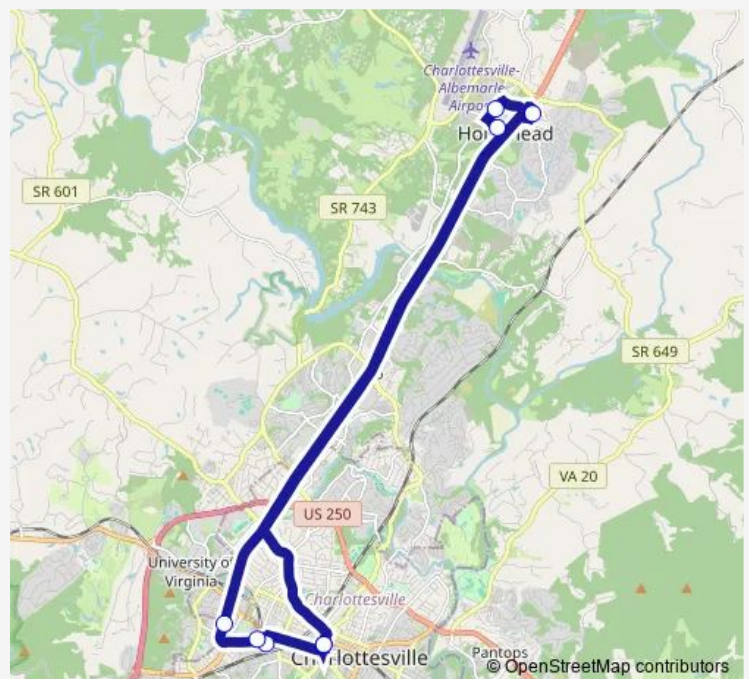

## Bus 29 North Route

[Go to website](#)

### Direction

Ridge McIntire Rd @ Omni Hotel — Ridge McIntire Rd @ Omni Hotel

8 stops

[Open route schedule](#)

Ridge McIntire Rd @ Omni Hotel

Lee St @ UVA Health System

Jefferson Park Ave @ West Complex

Emmet St @ Central Grounds Garage

### Route schedule

Ridge McIntire Rd @ Omni Hotel — Ridge McIntire Rd @ Omni Hotel

Monday 06:05-17:58

Tuesday 06:05-17:58

Wednesday 06:05-17:58

Thursday 06:05-17:58

Friday 06:05-17:58

Saturday —

### Route info

Direction: Ridge McIntire Rd @ Omni Hotel

Stops: 8

Trip Duration: 1 hour 20 min

29 — North Route

29 Bus time schedules and route maps are available in an offline PDF at [busmaps.com](https://busmaps.com). Use the [busmaps.com](https://busmaps.com) website to see live bus times, train schedule or subway schedule, and step-by-step directions for all public transit in Charlottesville