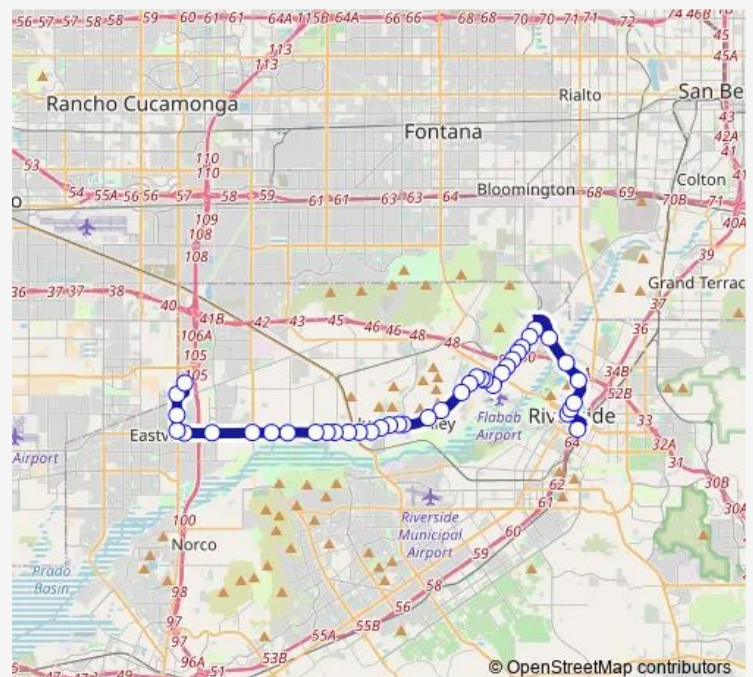

Riverview + Comm. Center Driveway

Limonite + Pacific

Limonite + Ave Juan Bautista

Route schedule

Vine St. Mobility Hub — Amazon Eastvale

Monday 04:43-21:17

Tuesday 04:43-21:17

Wednesday 04:43-21:17

Thursday 04:43-21:17

Friday 04:43-21:17

Saturday 05:55-20:11

Sunday 05:55-20:11

Route info

Direction: Vine St. Mobility Hub

Stops: 41

Trip Duration: 1 hour 3 min

29 — Riverside Vine St Hub-Eastvale

Limonite + Peralta Place

Limonite + Camino Real

Limonite + De Anza Plaza

Limonite + El Palomino

Limonite + Clay

Limonite + Baldwin

Limonite + Pedley

Limonite + Eastvale Gateway

Hamner + Limonite

Hamner + Swan Lake

Hamner + Bellegrave

Amazon Eastvale

Direction

Amazon Eastvale — Vine St. Mobility Hub

39 stops