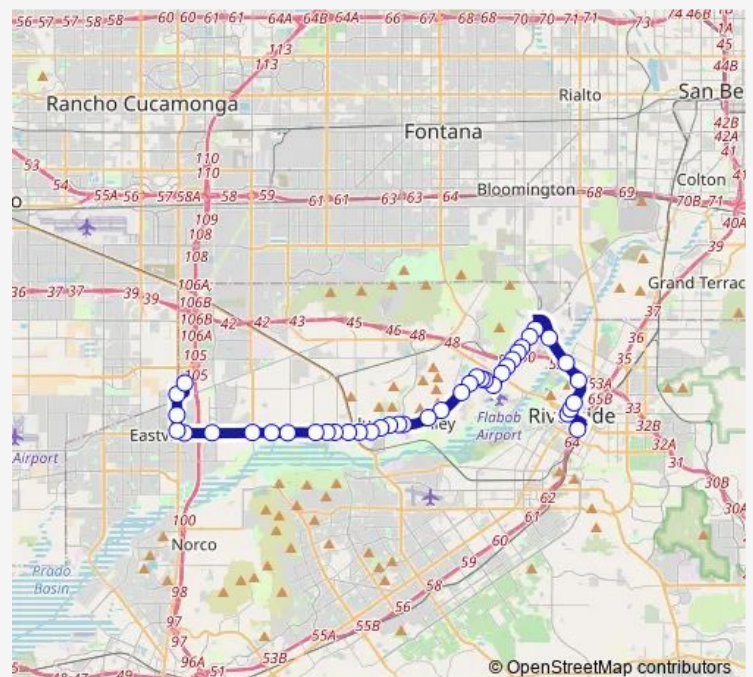

Riverview + Comm. Center Driveway

Limonite + Pacific

Limonite + Ave Juan Bautista

Route schedule

Vine St. Mobility Hub — Amazon Eastvale

Monday 04:43-21:17

Tuesday 04:43-21:17

Wednesday 04:43-21:17

Thursday 04:43-21:17

Friday 04:43-21:17

Saturday 05:55-20:11

Sunday 05:55-20:11

Route info

Direction: Vine St. Mobility Hub

Stops: 41

Trip Duration: 1 hour 1 min

29 — Riverside Vine St Hub-Eastvale

Limonite + Peralta Place

Limonite + Camino Real

Limonite + De Anza Plaza

Limonite + El Palomino

Limonite + Clay

Limonite + Baldwin

Limonite + Pedley

Limonite + Eastvale Gateway

Hamner + Limonite

Hamner + Swan Lake

Hamner + Bellegrave

Amazon Eastvale

Direction

Amazon Eastvale — Vine St. Mobility Hub

39 stops