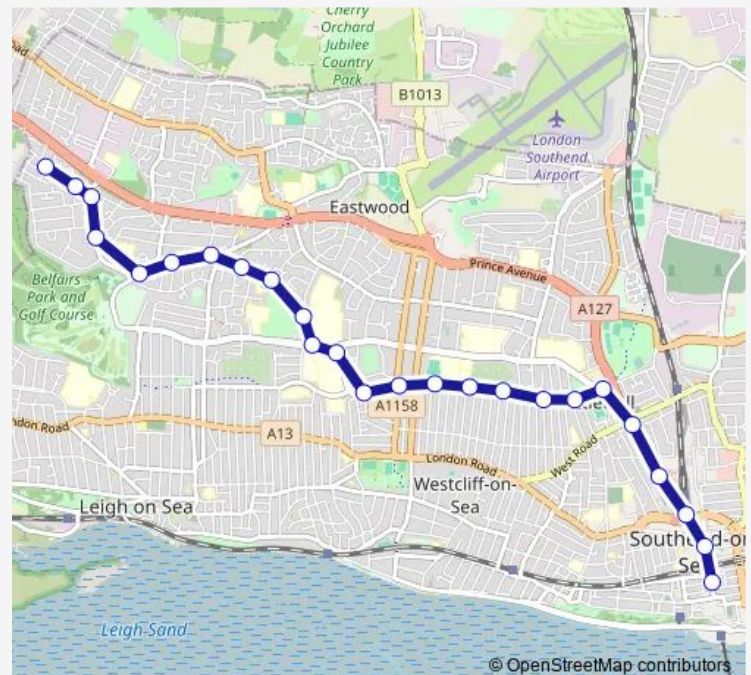

Thursday 06:54-21:21

Friday 06:54-21:21

Saturday 07:55-21:21

Sunday 09:25-17:25

Route info

Direction: Belgrave Road

Stops: 25

Trip Duration: 0 hour 33 min

29 — Belfairs - Southend Travel Centre

Civic Centre

Victoria Station Interchange

Whitegate Road

Travel Centre

Direction

Travel Centre — Belgrave Road

26 stops

Shakespeare Drive

Inverness Avenue

North View Drive

Southend Hospital Path

Fairmead Avenue

Cavendish Gardens

Albany

Eastwood Boulevard North

Belfairs Park Drive

Eastwood Old Road Shops

Route schedule

Travel Centre — Belgrave Road

Monday 06:27-20:50

Tuesday 06:27-20:50

Wednesday 06:27-20:50

Thursday 06:27-20:50