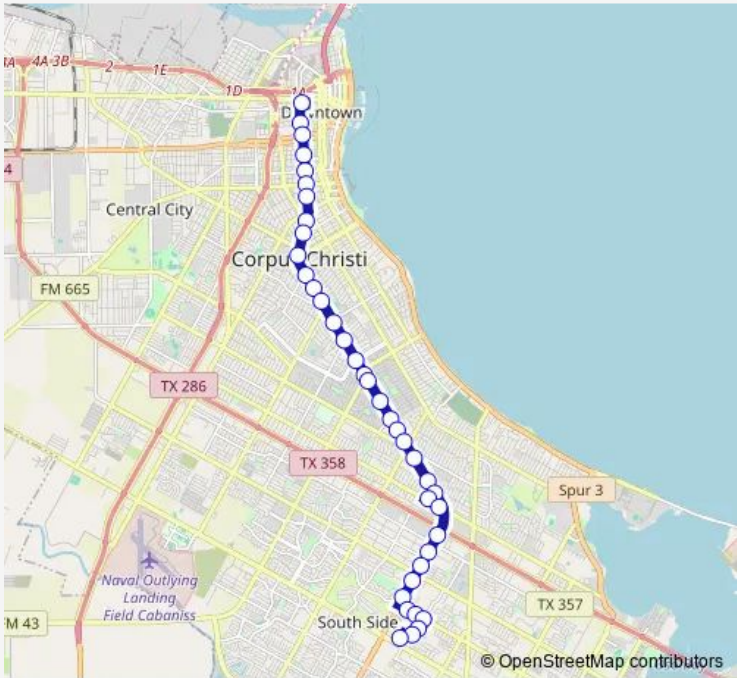

[Go to website](#)

Direction
 Spohnsouth @Saratoga — Staples Street Station Bay B
 34 stops
[Open route schedule](#)

- Spohnsouth @Saratoga
- 1804-Staples @ Spohn
- 1805-Staples @ Esplanade
- 1806-5926 Staples
- 1808-Staples @ Holly
- 1809-Staples @ Cain
- 1811-Staples @Curtisclark
- 1041-Staples @ Moore Plaza
- Southside Station Bay A
- 1045-Staples @ King H S
- 1046-Staples@Collingswood
- 1048-Staples @ Gollihar
- 1049-Staples @ Gollihar
- 1052-Staples @ Barry
- 1053-Staples @ Carmel
- 1056-Staples @ Hamlin
- 1958-Staples @ Weber
- Staples @ Weber
- 1061-Staples @ Brawner
- Staples @ Carroll Ln
- 1065-Staples @ Texantrail

Route schedule
 Spohnsouth @Saratoga — Staples Street Station Bay B

Monday	—
Tuesday	—
Wednesday	08:30-19:30
Thursday	—
Friday	—
Saturday	—
Sunday	08:30-19:30

Route info
 Direction: Spohnsouth @Saratoga
 Stops: 34
 Trip Duration: 0 hour 50 min

■ 29 — Staples BusMaps

1068-Staples @ McClendon

1070-Staples @ Sorrell

1072-Staples @ Texas

1075-Staples @ Baldwin

1076-Staples @ 15th Street

Staples @ Brownlee

1080-Staples@ Elizabeth

Thursday 05:40-21:40

Friday 05:40-21:40

Saturday 06:20-19:40

Sunday 08:30-19:30

Route info

Direction: Staples Street Station Bay B

Stops: 38

Trip Duration: 0 hour 50 min