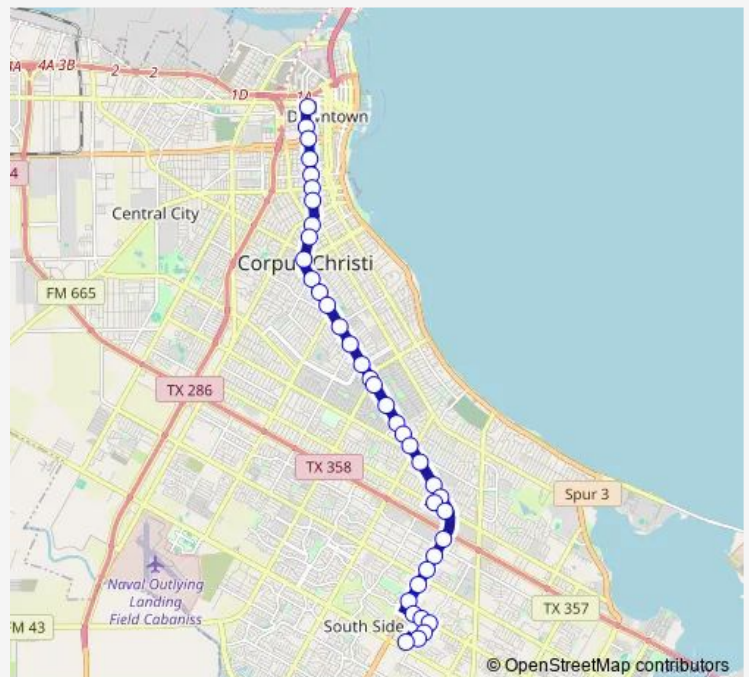

[Go to website](#)

Direction
 Spohnsouth @Saratoga — Staples Street Station Bay B
 34 stops
[Open route schedule](#)

- Spohnsouth @Saratoga
- 1804-Staples @ Spohn
- 1805-Staples @ Esplanade
- 1806-5926 Staples
- 1808-Staples @ Holly
- 1809-Staples @ Cain
- 1811-Staples @Curtisclark
- 1041-Staples @ Moore Plaza
- Southside Station Bay A
- 1045-Staples @ King H S
- 1046-Staples@Collingswood
- 1048-Staples @ Gollihar
- 1049-Staples @ Gollihar
- 1052-Staples @ Barry
- 1053-Staples @ Carmel
- 1056-Staples @ Hamlin
- 1958-Staples @ Weber
- Staples @ Weber
- 1061-Staples @ Brawner
- Staples @ Carroll Ln
- 1065-Staples @ Texantrail

Route schedule

Spohnsouth @Saratoga — Staples Street Station Bay B

Monday	—
Tuesday	—
Wednesday	—
Thursday	—
Friday	—
Saturday	—
Sunday	08:30-19:30

Route info

Direction: Spohnsouth @Saratoga
 Stops: 34
 Trip Duration: 0 hour 50 min

Thursday 05:40-21:40

Friday 05:40-21:40

Saturday 06:20-19:40

Sunday 08:30-19:30

Route info

Direction: Staples Street Station Bay B

Stops: 38

Trip Duration: 0 hour 50 min