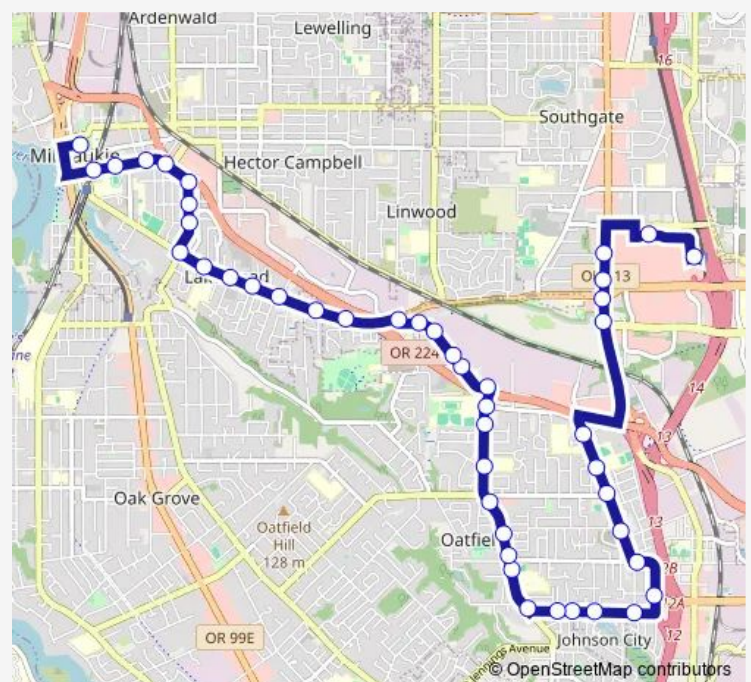

Saturday —

Sunday —

Route info

Direction: Clackamas Town Center Transit Center

Stops: 45

Trip Duration: 0 hour 38 min

29 — Lake/Webster Rd

SE Webster & Pine Creek

SE Webster & Savanna

SE Webster & Lake

SE Lake & Hwy 224

6600 Block SE Lake

6400 Block SE Lake

6200 Block SE Lake

SE Lake & Rusk

SE Lake & Harmony

SE Lake & Lena/51st

SE Lake & Mintone

SE Lake & Freeman Way

SE Lake & Vernie/41st Ct

SE Lake & Boss

SE Lake & 36th

SE Lake & 34th

SE 34th & Wister

Thursday 06:10-18:01

Friday 06:10-18:01

Saturday —

Sunday —

Route info

Direction: SE Jackson & 21st

Stops: 46

Trip Duration: 0 hour 34 min