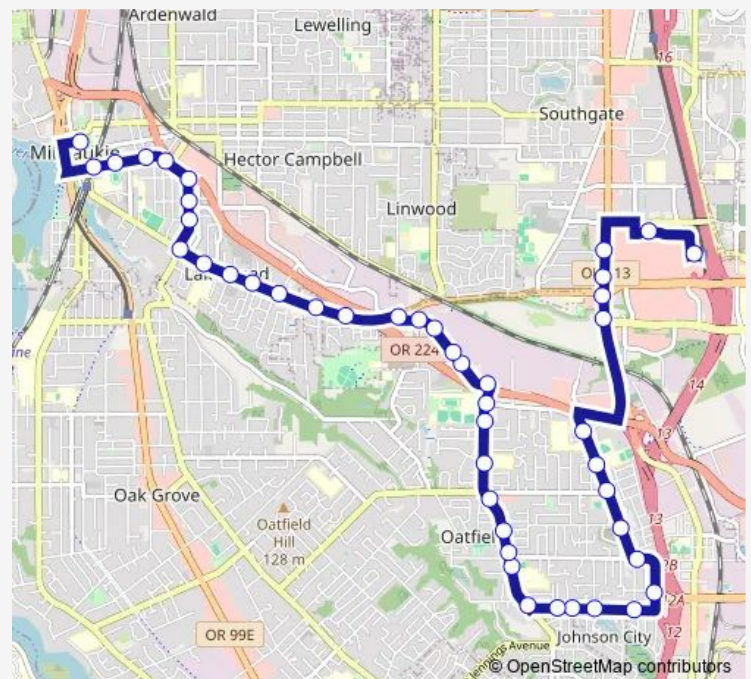

### Route schedule

Clackamas Town Center Transit Center — SE Jackson & 21st

Monday 05:35-17:23

Tuesday 05:35-17:23

Wednesday 05:35-17:23

Thursday 05:35-17:23

Friday 05:35-17:23

Saturday —

### Route info

Direction: Clackamas Town Center Transit Center

Stops: 45

Trip Duration: 0 hour 36 min

29 — Lake/Webster Rd

SE Webster & Pine Creek

SE Webster & Savanna

SE Webster & Lake

## Route info

Direction: SE Jackson & 21st

Stops: 46

Trip Duration: 0 hour 36 min

SE Webster & Tuscany Ct

SE Webster & Thiessen

SE Webster & Molt St

SE Webster & Clackamas