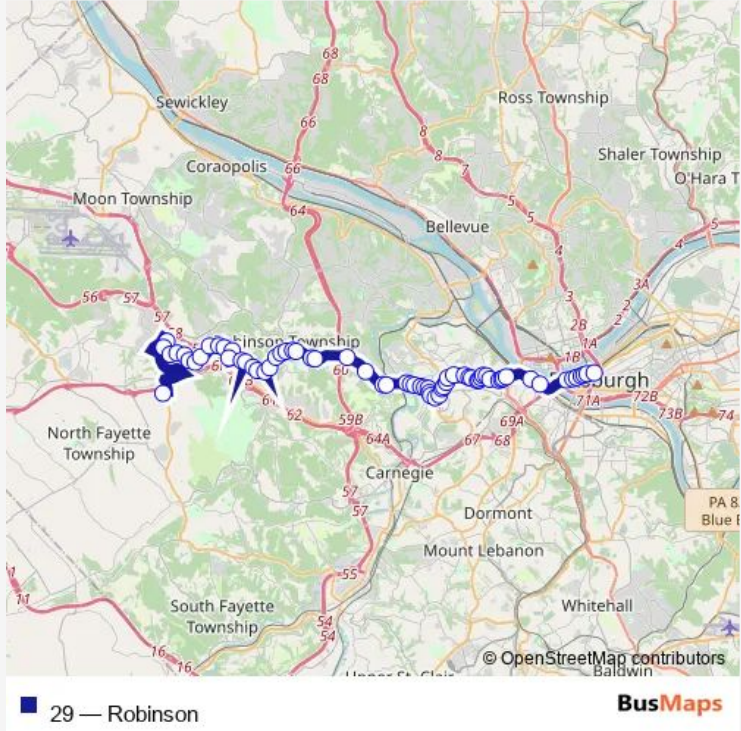

Bus 29 Robinson

[Go to website](#)

Direction
 Ccac West — East Busway + Penn Station A
 68 stops
[Open route schedule](#)

- Ccac West
- Summit Park DR + Parklane #2
- SUMMIT PARK DR + #20
- SUMMIT PARK DR + #35
- Summit Park DR + Park Lane #1
- Summit Park DR + Chauvet DR #1
- Summit Park DR + Chauvet #2
- Summit Park DR + Quinn
- Summit Park DR + Andrew (WAL-Mart)
- Robinson Towne CTR DR + Park Manor Blvd
- Park Manor Blvd + Ikea
- Park Manor Blvd + Robinson Ln
- Park Manor DR + Robinson Center Dr
- Park Manor DR + Robinson Plaza
- Stuebenville Pike + Campbells RUN Fs
- Stuebenville Pike + Hightower
- STUEBENVILLE PIKE + DEVASSIE
- STUEBENVILLE PIKE + #6181
- STUEBENVILLE PIKE + WEST WAY SHOPPES
- STUEBENVILLE PIKE + PAUL LN
- STUEBENVILLE PIKE + WATERFORD WOODS DR

Route schedule
 Ccac West — East Busway + Penn Station A

Monday	05:13-22:51
Tuesday	05:13-22:51
Wednesday	05:13-22:51
Thursday	05:13-22:51
Friday	05:13-22:51
Saturday	07:53-19:38
Sunday	08:52-17:01

Route info
 Direction: Ccac West
 Stops: 68
 Trip Duration: 0 hour 56 min

Stops: 65

Trip Duration: 1 hour 0 min

White AVE + Stotz AVE Fs

Crennel AVE + Linwood

Crennel AVE + Crafton

STEUBEN ST + CVS DRVWY

STEUBEN ST AT RICHMOND ST

STEUBEN ST + LINDEN