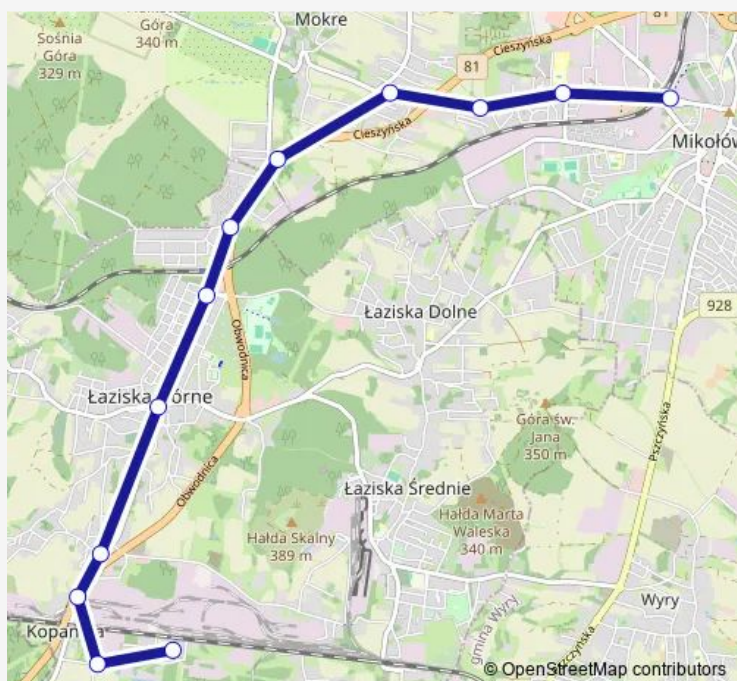

Route schedule

Mikołów Dworzec — Łaziska Górne Kopanina

Monday —

Tuesday —

Wednesday 05:25-07:25

Thursday —

Friday —

Saturday 05:25-21:25

Sunday 05:25-07:25

Route info

Direction: Mikołów Dworzec

Stops: 12

Trip Duration: 0 hour 22 min

Direction

Mikołów Dworzec — Łaziska Górne Kopanina

12 stops

Route info

Direction: Mikołów Dworzec

Stops: 12

Trip Duration: 0 hour 19 min

Direction

Łaziska Górne Kopanina — Mikołów Dworzec

12 stops

[Open route schedule](#)

Saturday

06:08-22:11

Sunday

06:08-22:11

Route info

Direction: Łaziska Górne Kopanina

Stops: 12

Trip Duration: 0 hour 19 min