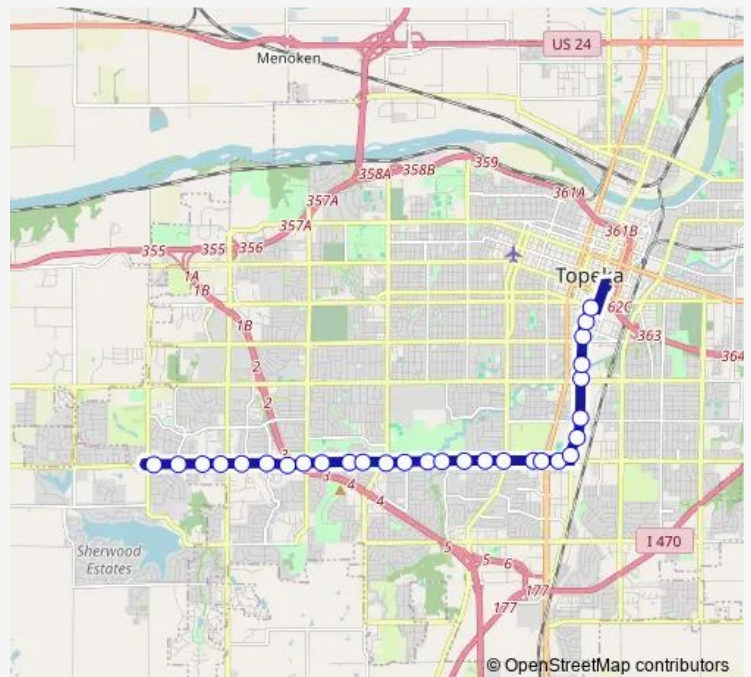

29th @ Arnold Eb

29th @ Oakley Eb

29th @ Randolph Eb

29th @ Macvicar Eb

29th @ Boswell Eb

29th @ Burlingame Eb

29th @ Fairway (Brewster Place) Eb

29th @ Topeka Eb

### Route schedule

29th @ Urish Eb — Kansas @ 12th Nb

Monday —

Tuesday —

Wednesday —

Thursday —

Friday —

Saturday 08:38-17:38

### Route info

Direction: 29th @ Urish Eb

Stops: 29

Trip Duration: 0 hour 20 min

29 — #29 W 29th to Downtown

Kansas @ 29th Nb

Kansas @ USD 501 Service Center Nb

Kansas @ 25th Nb

## Route info

Direction: 29th @ Urish Eb

Stops: 29

Trip Duration: 0 hour 18 min

Kansas @ 20th Nb

Kansas @ 17th Nb

Kansas @ 14th Nb

Kansas @ 12th Nb