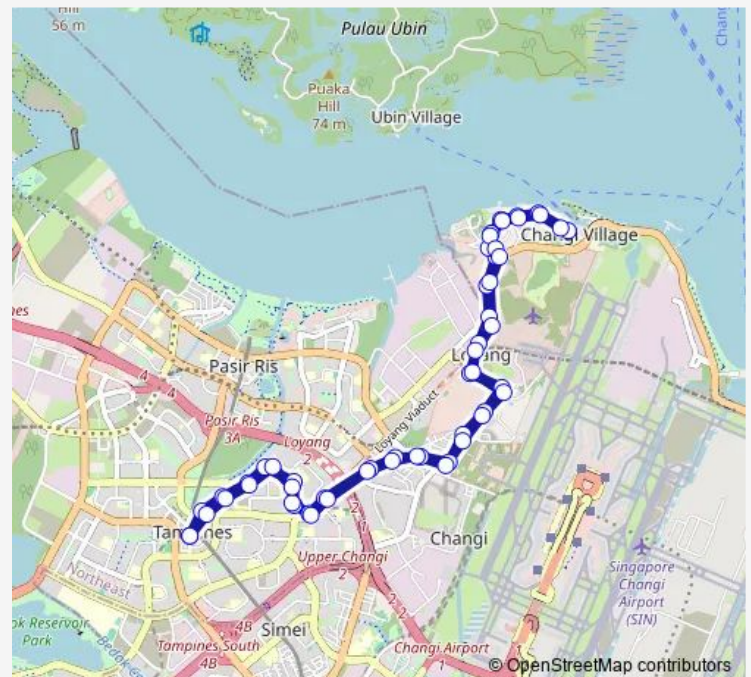

Thursday 05:20

Friday 05:20

Saturday 05:20

Sunday 05:20

Route info

Direction: Tampines Int

Stops: 54

Trip Duration: 1 hour 18 min