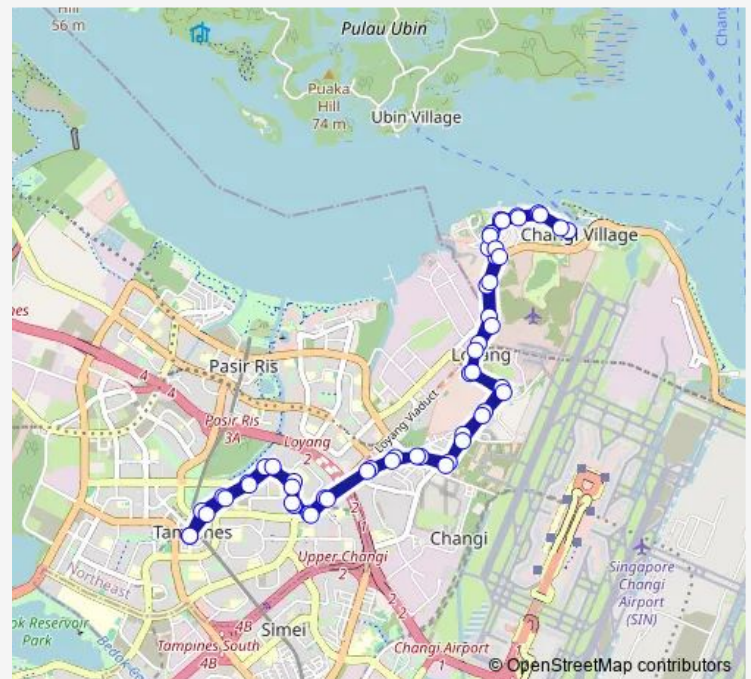

Thursday 05:20

Friday 05:20

Saturday 05:20

Sunday 05:20

Route info

Direction: Tampines Int

Stops: 54

Trip Duration: 1 hour 18 min