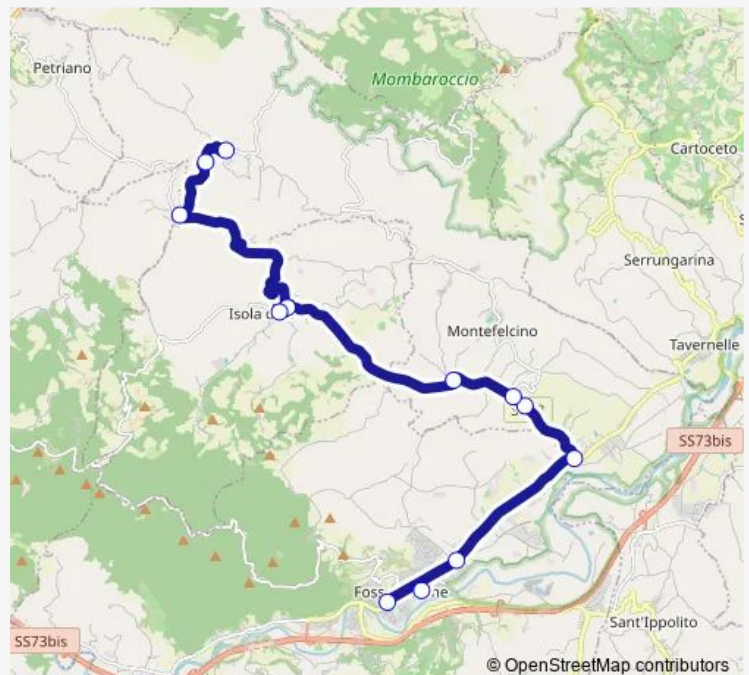

Molino Malla

Isola del Piano (ponte)

Isola del Piano (centro)

Scotaneto

Route schedule

Ponte degli Alberi — Scotaneto

Monday	14:40
Tuesday	14:40
Wednesday	14:40
Thursday	—
Friday	14:40
Saturday	14:40
Sunday	—

Route info

Direction: Ponte degli Alberi

Stops: 7

Trip Duration: 0 hour 15 min

Direction

Fossombrone (Autostazione) — Monteguiduccio (Centro)

12 stops

[Open route schedule](#)

Trip Duration: 0 hour 35 min

Direction

Scotaneto — Ponte degli Alberi

6 stops

[Open route schedule](#)

Scotaneto

Isola del Piano (ponte)

Molino Malla

Thursday —

Friday 14:55

Saturday 14:55

Sunday —

Route info

Direction: Scotaneto

Stops: 6

Trip Duration: 0 hour 15 min