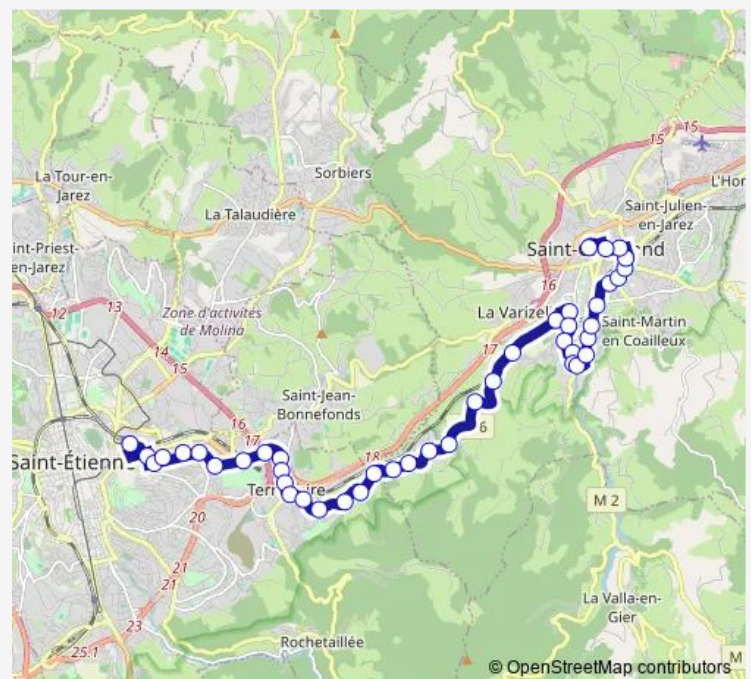

LES Echallieres

Ocharra

LES Viaures

Route schedule

Chateaucieux — Place DU Moulin

Monday 06:58-13:10

Tuesday 06:58-13:10

Wednesday 06:58-13:10

Thursday 06:58-13:10

Friday 06:58-13:10

Saturday —

Sunday —

Route info

Direction: Chateaucieux

Stops: 43

Trip Duration: 0 hour 43 min

29 — Place DU Moulin <> Chateaucieux Gare

LA Chabure

LA Brocharie

Bois Jarret

Bujarret

LA Boissonnat

Place N. Izieux

Gallieni