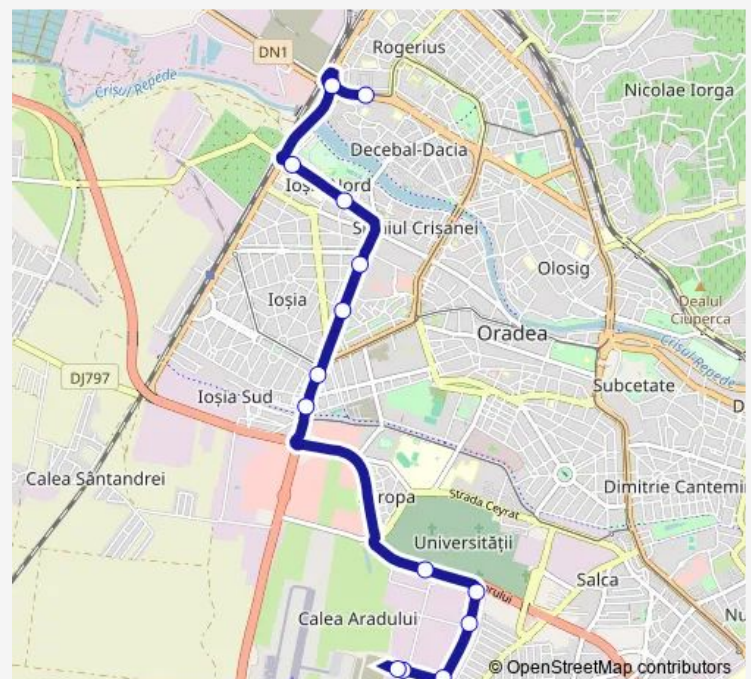

Direction

Cargo — Dacia Zig Zag [pasaj]

19 stops

[Open route schedule](#)

Cargo

Parc industrial 2/3

Parc Industrial 2/2 bis

Parc Industrial 2/1 bis

Magazinul Crisul Iii

Autogara Stefan Cel Mare

Zimbrului

Transilvaniei

Transilvaniei

Piata Magnoliei

Dacia Zig Zag [pasaj]

Route schedule

Cargo — Dacia Zig Zag [pasaj]

Monday	06:07-22:07
Tuesday	06:07-22:07
Wednesday	06:07-22:07
Thursday	06:07-22:07
Friday	06:07-22:07
Saturday	06:10-14:10
Sunday	—

Route info

Direction: Cargo

Stops: 19

Trip Duration: 23 hour 21 min

Direction

Dacia Zig Zag [pasaj] — Cargo

14 stops

[Open route schedule](#)

Dacia Zig Zag [pasaj]

Pod Rutier

Piata Iosia

Sala Antonio Alexe