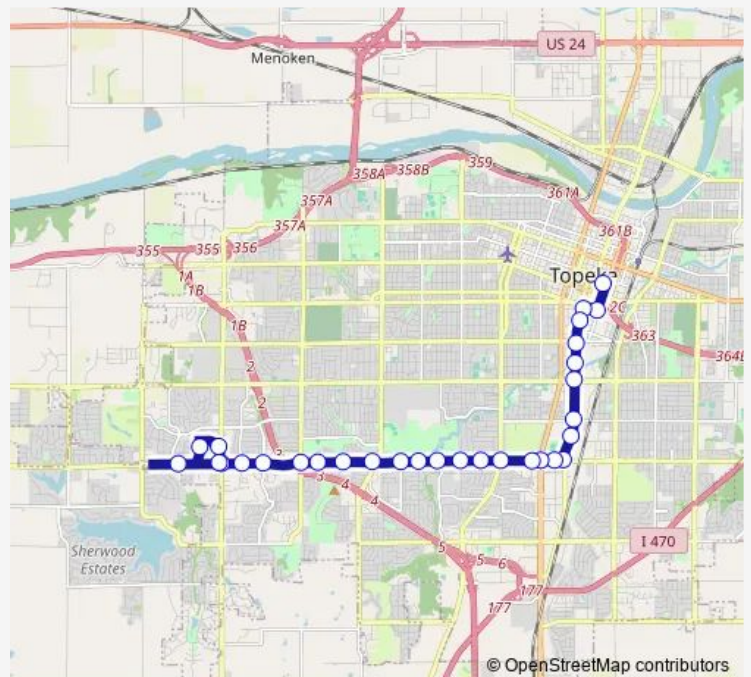

29th @ Fairway (Brewster Place) Wb

29th @ Burlingame Wb

29th @ Boswell Wb

29th @ Macvicar Wb

29th @ Randolph Wb

29th @ Oakley Wb

29th @ Arnold Wb

29th @ Gage Wb

### Route schedule

Quincy Street Station — 29th @ Kings Row Wb

Monday	06:15-17:15
Tuesday	06:15-17:15
Wednesday	06:15-17:15
Thursday	06:15-17:15
Friday	06:15-17:15
Saturday	—
Sunday	—

### Route info

Direction: Quincy Street Station

Stops: 30

Trip Duration: 0 hour 22 min

29 — #29 W 29th to Urish

29th @ Prairie Wb

29th @ Fairlawn Wb

29th @ Arrowhead Wb

## Route info

Direction: Quincy Street Station

Stops: 31

Trip Duration: 0 hour 22 min

29th @ Wanamaker Wb

Villa West @ 27th

27th @ Wanamaker

Wanamaker @ 29th Sb