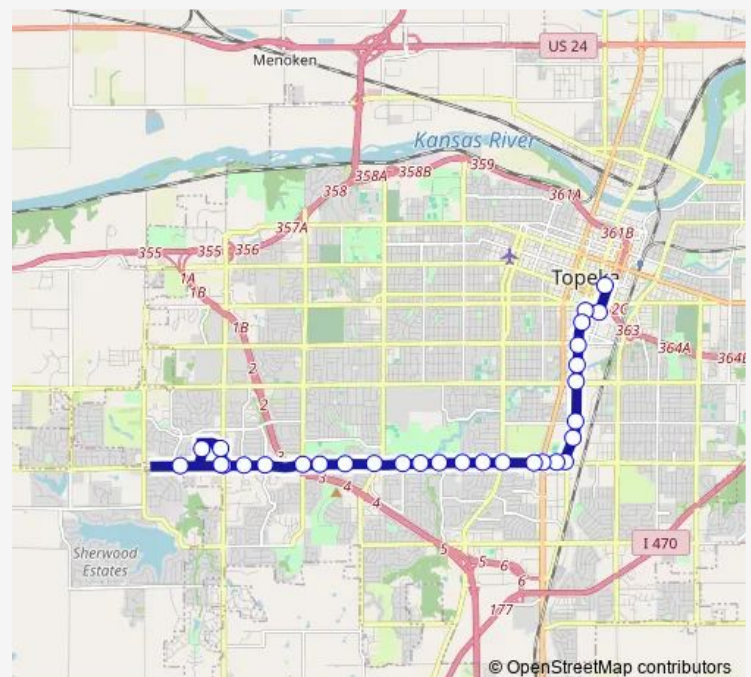

29th @ Fairway (Brewster Place) Wb

29th @ Burlingame Wb

29th @ Boswell Wb

29th @ Macvicar Wb

29th @ Randolph Wb

29th @ Oakley Wb

29th @ Arnold Wb

29th @ Gage Wb

### Route schedule

Quincy Street Station — 29th @ Kings Row Wb

Monday 06:15-17:15

Tuesday 06:15-17:15

Wednesday 06:15-17:15

Thursday 06:15-17:15

Friday 06:15-17:15

Saturday —

### Route info

Direction: Quincy Street Station

Stops: 30

Trip Duration: 0 hour 22 min

29 — #29 W 29th to Urish

BusMaps

29th @ Prairie Wb

29th @ Fairlawn Wb

## Route info

Direction: Quincy Street Station

Stops: 31

Trip Duration: 0 hour 22 min

29th @ Wanamaker Wb

Villa West @ 27th

27th @ Wanamaker

Wanamaker @ 29th Sb