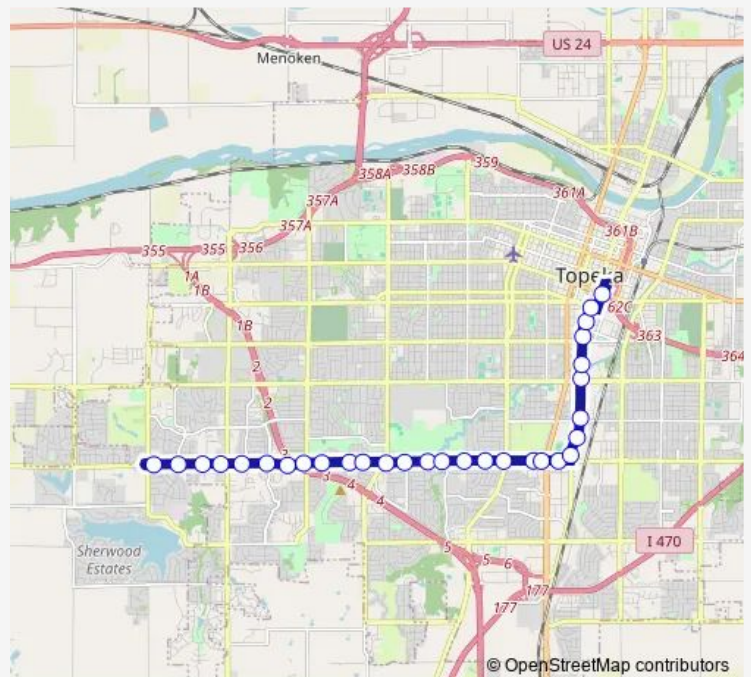

Bus 29 #29 W 29th to Downtown

[Go to website](#)

Direction

29th @ Urish Eb — Quincy @ 10th

30 stops

[Open route schedule](#)

29th @ Urish Eb

29th @ Kings Row Eb

29th @ Fairway (Brewster Place) Eb

29th @ Topeka Eb

29th @ Van Buren Eb

Route schedule

29th @ Urish Eb — Quincy @ 10th

Monday —

Tuesday 06:38-17:38

Wednesday —

Thursday —

Friday 06:38-17:38

Saturday —

Sunday —

Route info

Direction: 29th @ Urish Eb

Stops: 30

Trip Duration: 0 hour 20 min

29 — #29 W 29th to Downtown

Kansas @ 29th Nb

Kansas @ USD 501 Service Center Nb

Kansas @ 25th Nb

Kansas @ 21st Nb

Kansas @ 20th Nb

Kansas @ 17th Nb

Kansas @ 14th Nb