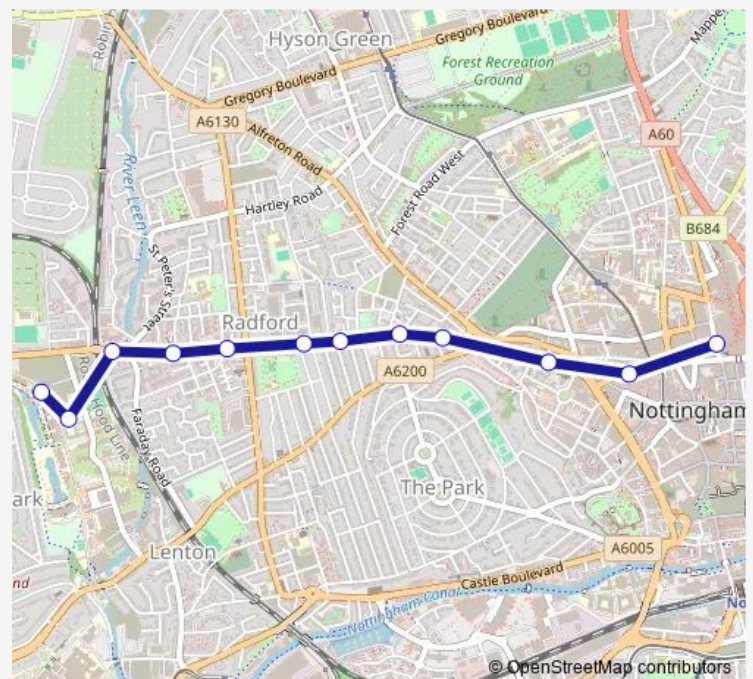

Cathedral

Canning Circus

Highurst Street

Albert Grove

Rothesay Avenue

Radford Boulevard

Middleton Street

Faraday Road

Friday 07:30-17:50

Saturday 08:30-18:00

Sunday —

Route info

Direction: Victoria Centre

Stops: 12

Trip Duration: 0 hour 12 min

■ 29 — City-Jubilee Campus

Direction

Jubilee Campus — Victoria Centre

12 stops

[Open route schedule](#)

Jubilee Campus

Jubilee Campus

Faraday Road

Middleton Street

Radford Boulevard

Albert Grove

Highurst Street

Canning Circus

Clarendon Street

Talbot Street

NTU City Campus

Victoria Centre