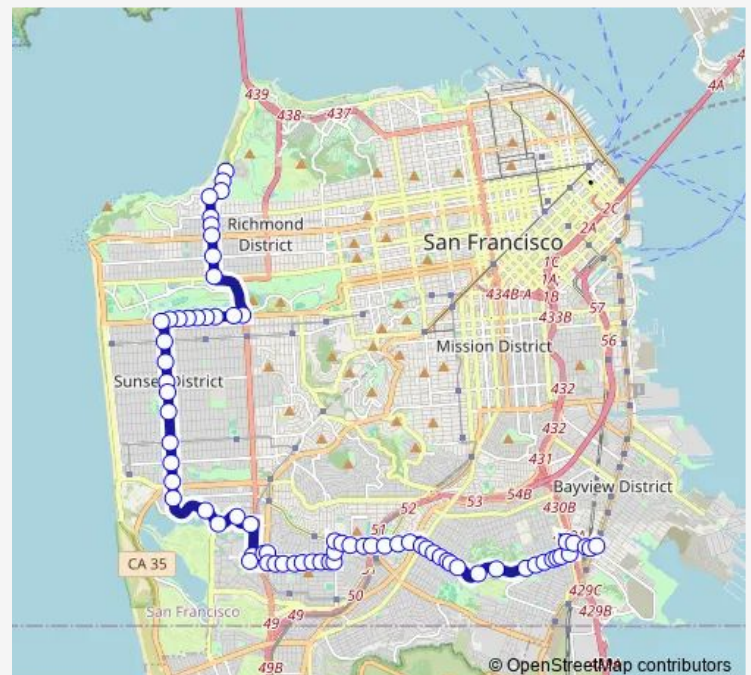

Gilman Ave & Jennings St

Gilman Ave & 3rd St

Paul Ave & Gould St

Paul Ave & Crane St

Paul Ave & Bay Shore Blvd

Paul Ave & San Bruno Ave

Mansell St & San Bruno Ave

Mansell St & Brussels St

Mansell St & Goettingen St

Mansell St & Somerset St

Mansell St & Hamilton St

Route schedule

Fitzgerald Ave & Keith St — 25th Ave & California St

Monday 05:00-24:00

Tuesday 05:00-24:00

Wednesday 05:00-24:00

Thursday 05:00-24:00

Friday 05:00-24:00

Saturday 05:00-24:00

Sunday 05:00-24:00

Route info

Direction: Fitzgerald Ave & Keith St

Stops: 85

Route Duration: 1 hour 0 min

29 — Sunset

BusMaps

Mansell St & Dartmouth St

Mansell St & University St

Mansell St & John F Shelley Dr

Persia Ave & Brazil Ave

Persia Ave & Prague St

Persia Ave & Moscow St