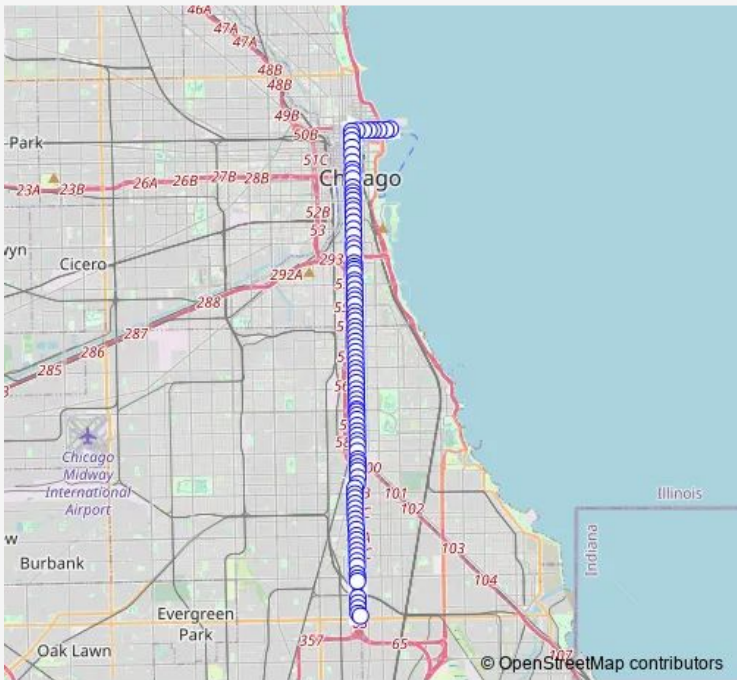

[Go to website](#)

**Direction**  
 Navy Pier Terminal — 95th Red Line Station  
 98 stops  
[Open route schedule](#)

- Navy Pier Terminal
- Grand & Streeter
- Grand & Peshtigo
- Grand & Mcclurg
- Grand & Fairbanks/Columbus
- Grand & St. Clair
- Grand & Rush
- State & Grand (Red Line)
- State & Hubbard
- State & Marina City
- State & Lake
- State & Washington
- State & Monroe
- State & Jackson
- State & Van Buren
- State & Harrison/Ida B Wells Drive
- State & Polk
- State & 9th Street
- State & 11th Street
- State & Roosevelt
- State & 13th Street

Route schedule  
 Navy Pier Terminal — 95th Red Line Station

Monday	00:05-23:41
Tuesday	00:03-23:41
Wednesday	00:03-23:41
Thursday	00:03-23:41
Friday	00:03-23:41
Saturday	00:03-23:53
Sunday	00:12-23:40

Route info  
 Direction: Navy Pier Terminal  
 Stops: 98  
 Trip Duration: 1 hour 12 min

State & 14th Street

State & 15th Street

State & 16th Street

State & 18th Street

State & Cullerton

State & Cermak

State & 23rd Street

State & 33rd Street

3400 S State

State & 35th Street

State & 36th Street

State & 37th Street

State & 38th Street

State & Pershing

State & 40th Street