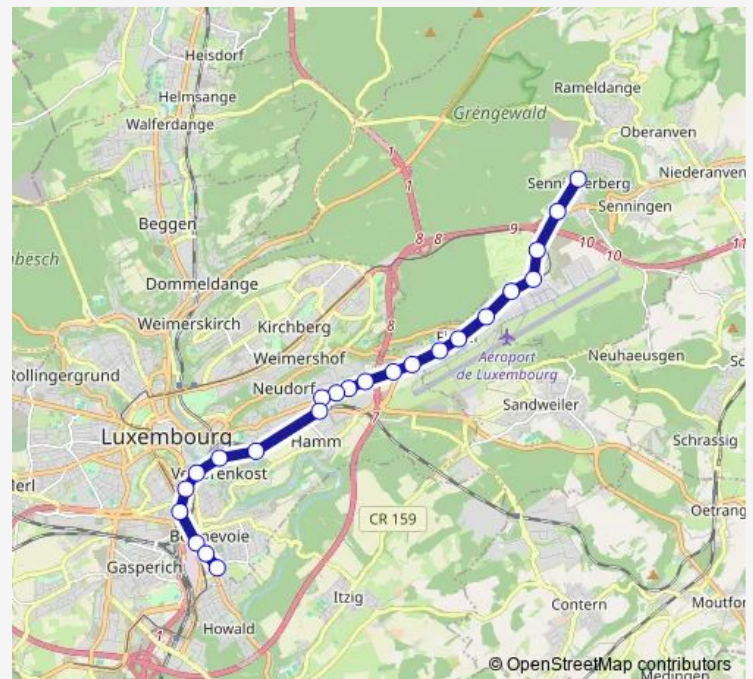

Findel

Senningerberg, Lou Hemmer

Aéroport Luxembourg/Findel

Route schedule

Bonnevoie, Lycée Technique de Bonnevoie/Quais — Senningerberg, Charlys Statioun

Monday 04:04-23:54

Tuesday 04:04-23:54

Wednesday 04:04-23:54

Thursday 04:04-23:54

Friday 04:04-23:54

Saturday 04:04-23:54

Sunday 04:04-23:54

Route info

Direction: Bonnevoie, Lycée Technique de Bonnevoie/Quais

Stops: 24

Trip Duration: 0 hour 26 min

Senningerberg, Autobunn

Senningerberg, Rue du Golf

Senningerberg, Charlys Statioun

Direction

Bonnevoie, Lycée Technique de Bonnevoie/Quais — Senningerberg, Charlys Statioun

24 stops

[Open route schedule](#)