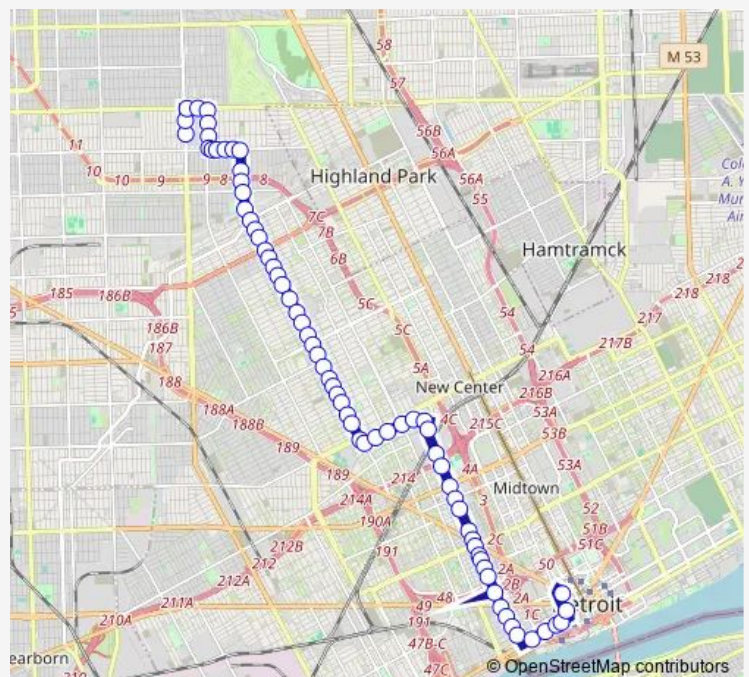

Trumbull & Ash

Trumbull & Brainard

Trumbull & Selden

Route schedule

Rosa Parks Transit Center - Bay 10 — Livernois & Florence

Monday 07:00-21:00

Tuesday 07:00-21:00

Wednesday 07:00-21:00

Thursday 07:00-21:00

Friday 07:00-21:00

Saturday 07:00-21:00

Sunday 07:00-19:00

Route info

Direction: Rosa Parks Transit Center - Bay 10

Stops: 67

Trip Duration: 0 hour 41 min

29 — Linwood

Trumbull & Canfield

Trumbull & Forest

Trumbull & Warren

Trumbull & I-94 Service Dr

Trumbull & Elijah Mccoy

Lincoln & Marquette

Holden & Lincoln

Thursday 06:51-20:51

Friday 06:51-20:51

Saturday 06:51-20:51

Sunday 06:55-18:55

Route info

Direction: Livernois & Florence

Stops: 69

Trip Duration: 0 hour 44 min