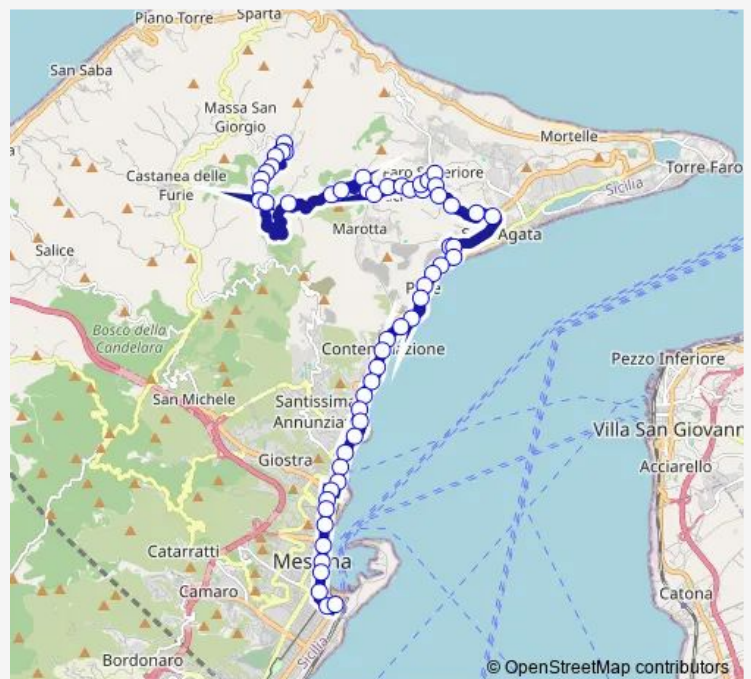

Thursday 09:37-19:53

Friday 09:37-19:53

Saturday 09:37-19:53

Sunday —

Route info

Direction: 1553

Stops: 43

Trip Duration: 0 hour 44 min

Saturday

06:34-20:37

Sunday

—

Route info

Direction: 1734

Stops: 58

Trip Duration: 0 hour 57 min