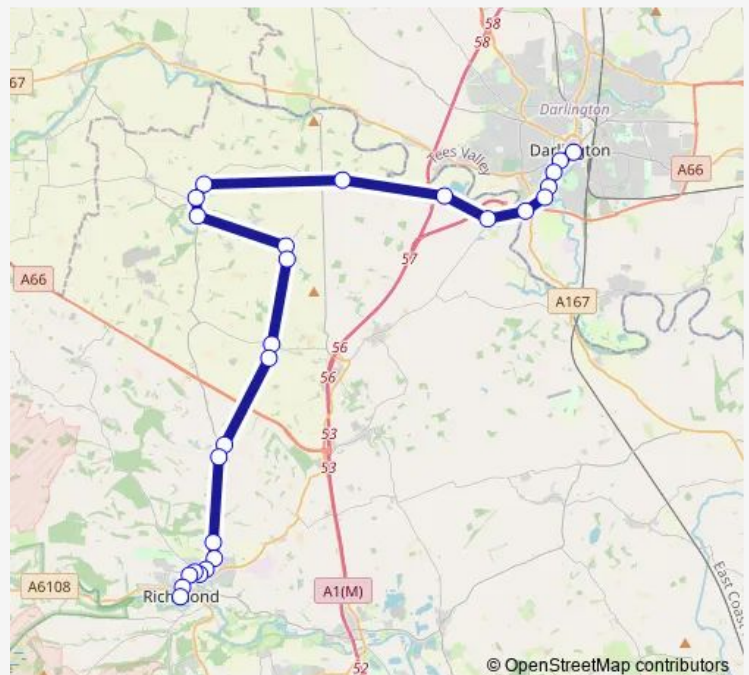

Briar Walk

Blackwell Post Office

Linwood Grove

Route schedule

Market Place — Darlington College

Monday 07:50

Tuesday 07:50

Wednesday 07:50

Thursday 07:50

Friday 07:50

Saturday —

Sunday —

Route info

Direction: Market Place

Stops: 39

Trip Duration: 0 hour 53 min

Houndgate

Dolphin Centre

Hippodrome

Darlington Rail Station Main Entrance

Roberts Walk

Larkspur Drive

Bourne Avenue

Hundens Park