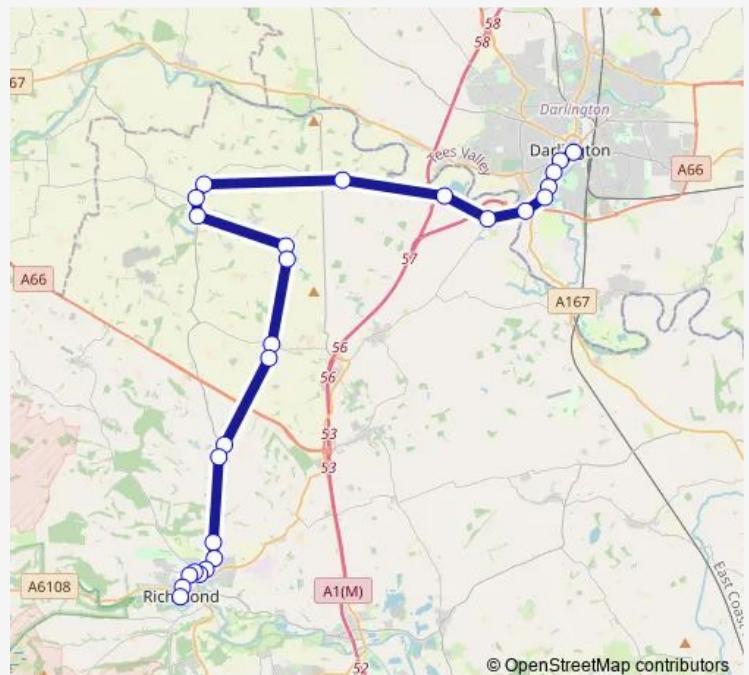

Briar Walk

Blackwell Post Office

Linwood Grove

Route schedule

Market Place — Darlington College

Monday 07:50

Tuesday 07:50

Wednesday 07:50

Thursday 07:50

Friday 07:50

Saturday —

Sunday —

Route info

Direction: Market Place

Stops: 39

Trip Duration: 0 hour 53 min

Houndgate

Dolphin Centre

Hippodrome

Darlington Rail Station Main Entrance

Roberts Walk

Larkspur Drive

Bourne Avenue

Hundens Park