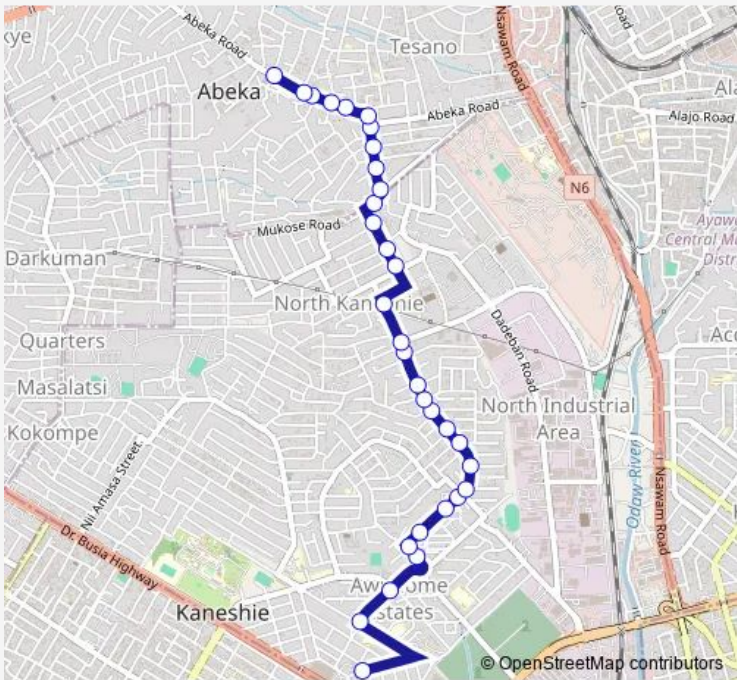

Bus 29 Kaneshie ↔ Abeka Main Market

[Go to website](#)

Direction
 Kaneshie Last Stop — Abeka Main Market
 32 stops
[Open route schedule](#)

- Kaneshie Last Stop
- Welfare
- Big Boss
- Roundabout
- Mothers Inn
- Kaneshie Polyclinic
- Mantse 1st gate
- Mantse 2nd gate
- Dance Bar
- Picadilly
- St. Theresa's
- Pentecost
- Obaatampa
- Green Hand
- Cpp
- Masalakyi
- Swanlake
- Old Stop
- Sunlight
- Drug Store
- First Junction

Route schedule
 Kaneshie Last Stop — Abeka Main Market

Monday	06:00
Tuesday	06:00
Wednesday	06:00
Thursday	06:00
Friday	06:00
Saturday	06:00
Sunday	06:00

Route info
 Direction: Kaneshie Last Stop
 Stops: 32
 Trip Duration: 0 hour 26 min

Big Boss

Route schedule

Abeka Main Market — Kaneshie Last Stop

Monday 06:00

Tuesday 06:00

Wednesday 06:00

Thursday 06:00

Friday 06:00

Saturday 06:00

Sunday 06:00

Route info

Direction: Abeka Main Market

Stops: 28

Trip Duration: 0 hour 29 min

Fire Armour

Welfare