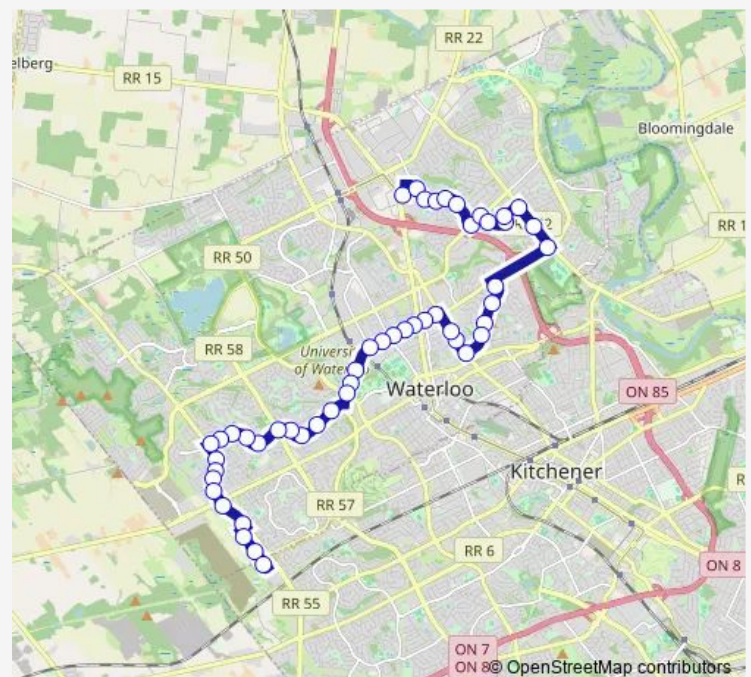

Lee / Dansbury

Bridge / Dansbury

Bridge / Crimson

University Ave. / Bridge

Lincoln / Bluevale

Lincoln / Mayfield

Lincoln / Marshall

Lincoln / Ellis

Thursday 05:49-23:30

Friday 05:49-23:30

Saturday 07:15-00:15⁺¹

Sunday 08:10-00:10⁺¹

Route info

Direction: Conestoga Station

Stops: 50

Trip Duration: 0 hour 44 min

■ 29 — Keats-University

BusMaps

University Ave. / Weber

University Ave. / Regina

University Ave. / King

University Ave. / Wilfrid Laurier University

University Ave. / Hemlock

University Ave. / Sunview

Wednesday 05:50-23:45

Thursday 05:50-23:45

Friday 05:50-23:45

Saturday 06:55-00:25⁺¹

Sunday 08:55-00:25⁺¹

Route info

Direction: The Boardwalk Station

Stops: 50