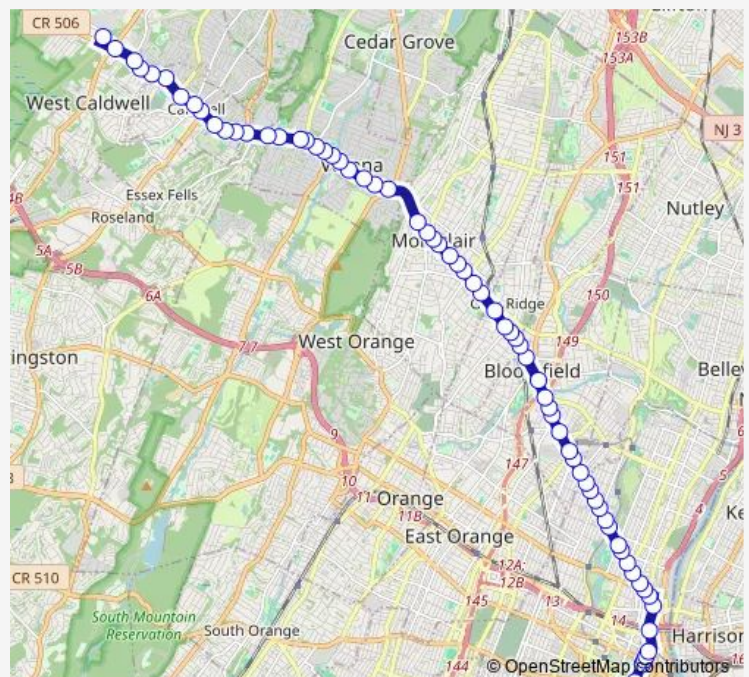

Bloomfield AVE AT North 6TH St

Bloomfield AVE AT North 8TH St

### Route schedule

Washington ST AT Hill St — Kirkpatrick Lane AT Bloomfield Ave

Monday 05:52-18:45

Tuesday 05:52-18:45

Wednesday 05:52-18:45

Thursday 05:52-18:45

Friday 05:52-18:45

Saturday 05:15-18:24

### Route info

Direction: Washington ST AT Hill St

Stops: 71

Trip Duration: 0 hour 43 min

Bloomfield AVE AT North 10th St

Bloomfield AVE AT North 11th St

Bloomfield AVE AT Belmont Ave

Bloomfield AVE AT Ampere Pkwy