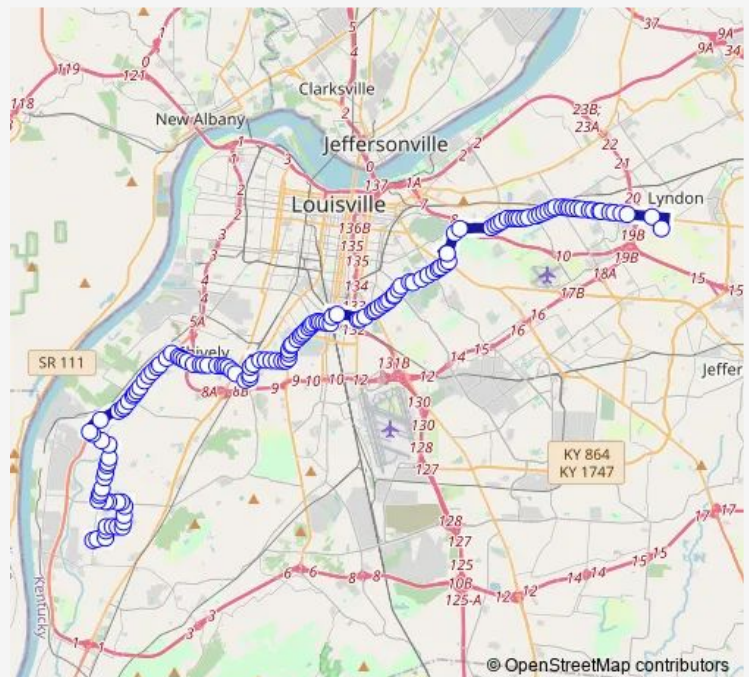

Terry @ Wood

Terry @ River Forest

Terry @ Grandel

Route schedule

Terry @ Westchester Shopping Center — Oxmoor Center

Monday 05:49-22:31

Tuesday 05:49-22:31

Wednesday 05:49-22:31

Thursday 05:49-22:31

Friday 05:49-22:31

Saturday 07:24-22:31

Sunday 07:24-22:31

Route info

Direction: Terry @ Westchester Shopping Center

Stops: 145

Trip Duration: 1 hour 20 min

29 — Eastern Parkway

BusMaps

Terry @ Childers

Terry @ Cole

Terry @ Julie Kay

Lower Hunters Trace @ Terry

Lower Hunters Trace @ Murray

Lower Hunters Trace @ Greenbelt Hwy