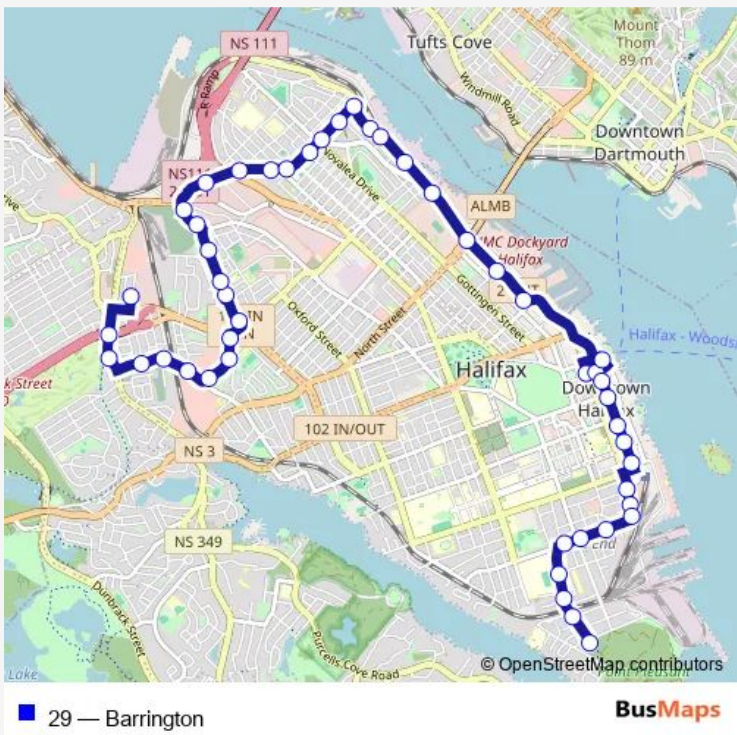

**Bus 29 Barrington**

[Go to website](#)

**Direction**  
 Tower Rd At Tower Rd Turning Loop (8409) — Desmond Ave Before Bayers Rd (6564)  
 48 stops  
[Open route schedule](#)

- Tower Rd At Tower Rd Turning Loop (8409)
- Tower Rd At Ogilvie St (8405)
- Tower Rd At Harbourview Dr (8404)
- Tower Rd At Atlantic St (8403)
- Tower Rd Before Inglis St (8408)
- Inglis St Before Mclean St (6566)
- Inglis St Before South Bland St (6967)
- Inglis St Before Barrington St (6963)
- Barrington St Before Green St (6093)
- Hollis St After Barrington St (6938)
- Lower Water St Before Morris St (8866)
- Lower Water St Before Bishop St (8819)
- Lower Water St Before Salter St (9006)
- Lower Water St Before Sackville St (8821)
- Water St Terminal (8435)
- Barrington St Before Cogswell St Bay 2 (2348)
- Barrington St After Upper Water St (2347)
- Barrington St Before Roundabout (2345)
- Barrington St After Roundabout (2344)
- Barrington St Before North St (2021)
- Barrington St Opposite Devonshire Ave (6127)

Route schedule  
 Tower Rd At Tower Rd Turning Loop (8409) — Desmond Ave Before Bayers Rd (6564)

Monday	06:09-00:03 <sup>+1</sup>
Tuesday	06:09-00:03 <sup>+1</sup>
Wednesday	06:09-00:03 <sup>+1</sup>
Thursday	06:09-00:03 <sup>+1</sup>
Friday	06:09-00:03 <sup>+1</sup>
Saturday	06:25-00:06 <sup>+1</sup>
Sunday	06:23-00:06 <sup>+1</sup>

**Route info**  
 Direction: Tower Rd At Tower Rd Turning Loop (8409)  
 Stops: 48  
 Trip Duration: 0 hour 43 min

Barrington St After Young St (2274)

Barrington St Opposite Richmond St (6119)

Duffus St After Barrington St (6580)

## Route info

Direction: Desmond Ave Before Bayers Rd (6564)

Stops: 46

Trip Duration: 0 hour 35 min

Barrington St Before Richmond St (6120)

Barrington St After Hanover St (2273)

Barrington St After Devonshire Ave (6090)