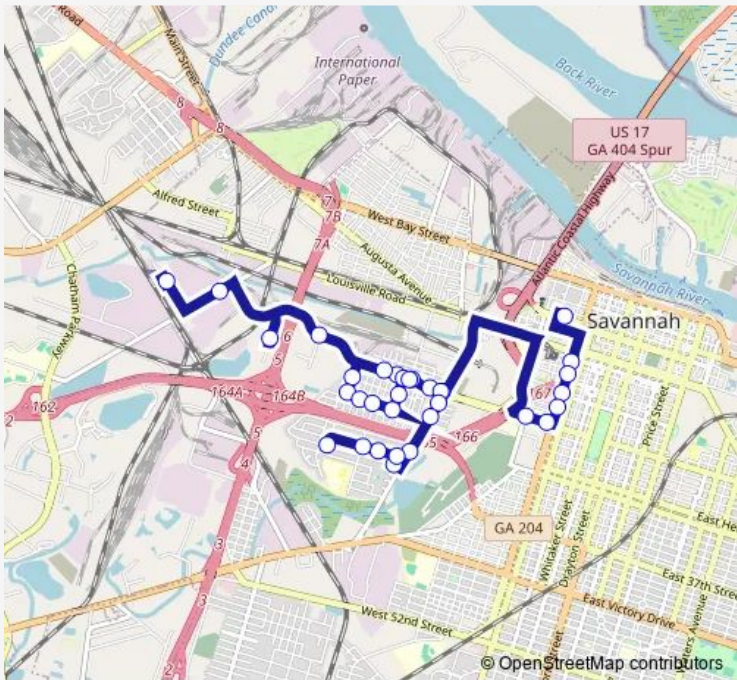

## Bus 29 W Gwinnett

[Go to website](#)

**Direction**  
 JMR Transit Center — Audubon & Cloverdale Sb  
 33 stops  
[Open route schedule](#)

- JMR Transit Center
- MLK & Charlton Sb
- MLK & Taylor Sb
- MLK & Gaston Sb
- MLK & Hall Sb
- Gwinnett & Morris Brown Wb
- Gwinnett & MAY Wb
- Gwinnett & Stiles Wb
- Gwinnett & Hastings Wb
- Gwinnett & Carter Wb
- Gwinnett & Nelson Wb
- Gwinnett & Barton Wb
- Dismas Charities
- Amtrak Station
- Telfair Nb
- Gwinnett & Interchange Eb
- Carroll & Chambers Sb
- Carroll & Winburn Sb
- Winburn & Carver Eb
- Winburn & Lynah Eb
- Winburn & Crosby Eb

Route schedule  
 JMR Transit Center — Audubon & Cloverdale Sb

Monday	06:30-19:30
Tuesday	06:30-19:30
Wednesday	06:30-19:30
Thursday	06:30-19:30
Friday	06:30-19:30
Saturday	06:30-19:30
Sunday	08:45-18:30

Route info  
 Direction: JMR Transit Center  
 Stops: 33  
 Trip Duration: 0 hour 40 min

Crosby & Chandler Nb

Crosby & Gwinnett Nb

Gwinnett & Carter Eb

Gwinnett & Stiles Eb

Stiles & Springfield Sb

Stiles & Mccarthy Sb

## Route info

Direction: Audubon &amp; Cloverdale Sb

Stops: 17

Trip Duration: 0 hour 15 min

29 Bus time schedules and route maps are available in an offline PDF at [busmaps.com](http://busmaps.com). Use the [busmaps.com](http://busmaps.com) website to see live bus times, train schedule or subway schedule, and step-by-step directions for all public transit in Savannah