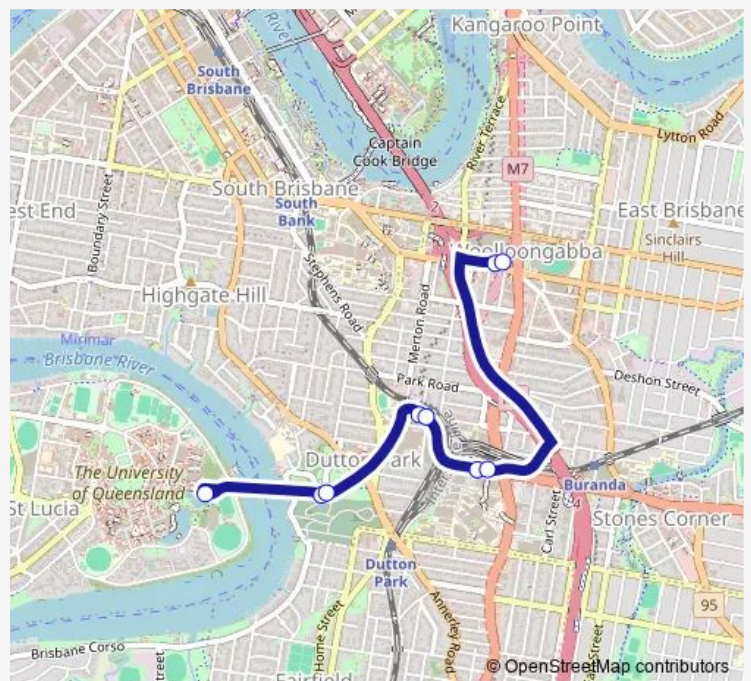

Bus 29 Woolloongabba - UQ Lakes shuttle

[Go to website](#)

Direction

Woolloongabba station, platform 1 — Woolloongabba station, platform 2

9 stops

[Open route schedule](#)

Woolloongabba station, platform 1

PA Hospital station, platform 2

Boggo Road station, platform 6

Dutton Park Place

UQ Lakes stop C

Dutton Park Place

Boggo Road station, platform 5

PA Hospital station, platform 1

Woolloongabba station, platform 2

Route schedule

Woolloongabba station, platform 1 — Woolloongabba station, platform 2

Monday 06:45-19:15

Tuesday 06:45-19:15

Wednesday 06:45-19:15

Thursday 06:45-19:15

Friday 06:45-19:15

Saturday —

Sunday —

Route info

Direction: Woolloongabba station, platform 1

Stops: 9

Trip Duration: 0 hour 20 min

29 — Woolloongabba - UQ Lakes shuttle

29 Bus time schedules and route maps are available in an offline PDF at busmaps.com. Use the busmaps.com website to see live bus times, train schedule or subway schedule, and step-by-step directions for all public transit in Brisbane