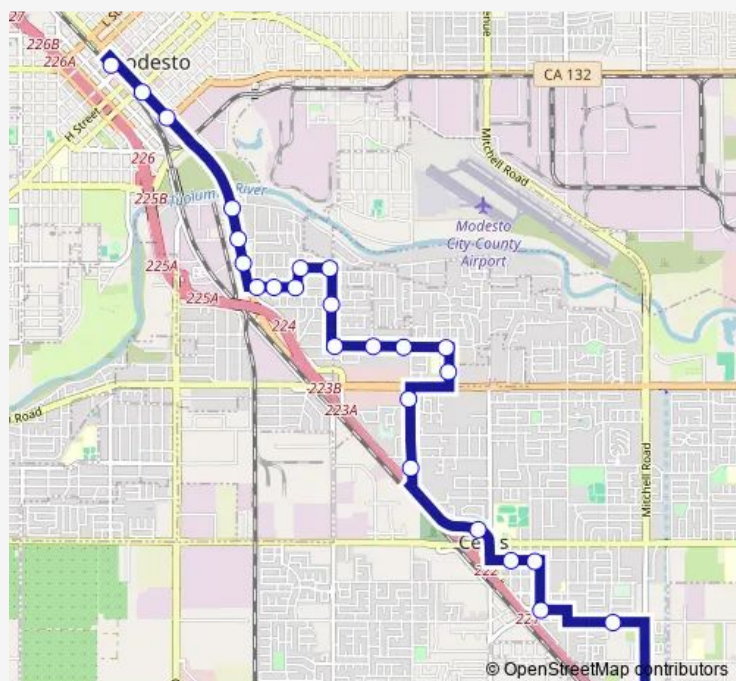

Thursday 05:45-22:15

Friday 05:45-22:15

Saturday 07:45-19:45

Sunday 08:15-18:15

Route info

Direction: Modesto Transit Center

Stops: 25

Trip Duration: 0 hour 25 min

29 — Route 29

Magnolia St & 6th St

Park St & 6th St

Roeding Rd & Rose Ave

Service Rd & Mitchell Rd

Direction

Service Rd & Mitchell Rd — Modesto Transit Center

21 stops

[Open route schedule](#)

Service Rd & Mitchell Rd

6th St & Park St

6th St & Magnolia St

Magnolia St & 3rd St

Herndon Rd & Central Ave

Richland Ave & Herndon Ave

Hatch Rd & Richland Ave

Monday 06:13-22:43

Tuesday 06:13-22:43

Wednesday 06:13-22:43

Thursday 06:13-22:43

Friday 06:13-22:43

Saturday 08:13-20:13

Sunday 08:43-18:43

Route info