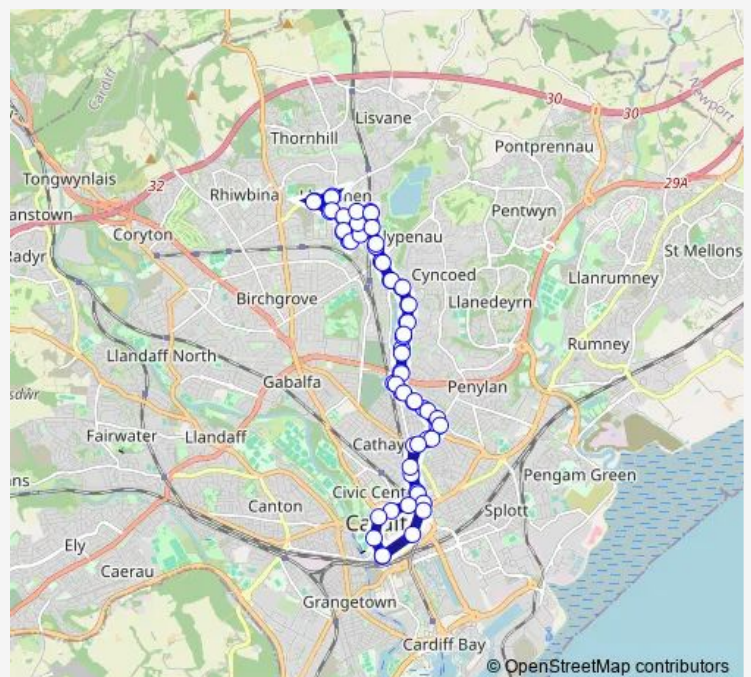

Tydfil Place

Ninian Road

Lady Mary Road

Promenade East

Cartref

Torrens Drive

Woolaston Ave

Leven Close

Thursday 09:25-13:25

Friday 09:25-13:25

Saturday —

Sunday —

Route info

Direction: Cardiff Bus Interchange Bay 11

Stops: 69

Trip Duration: 1 hour 33 min

29 — Cardiff City Centre - Llanishen via Albany Road, Lakeside, Fishguard Road

Ewenny Road

Usk Road

Crundale Crescent East

Fishguard Road Shops

Fishguard Road

Heol Merlin

Fishguard Road