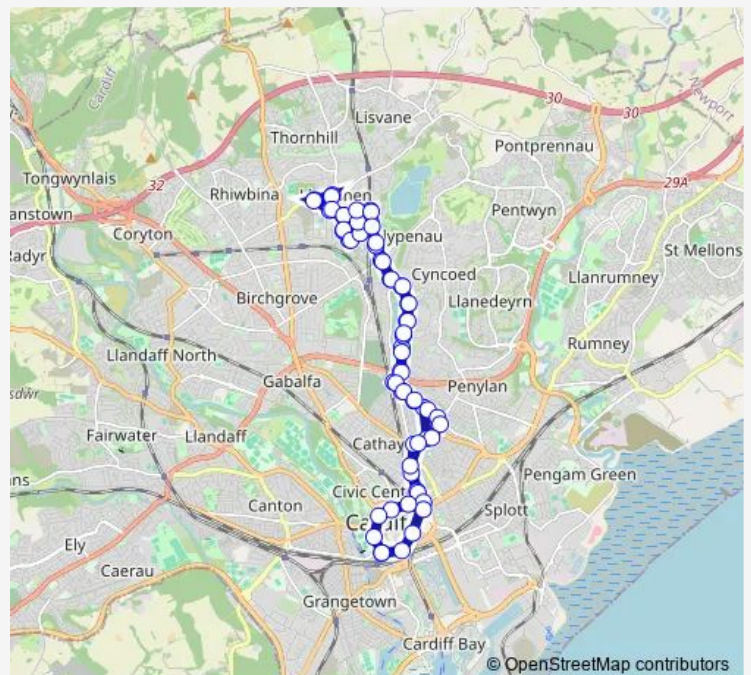

Tydfil Place

Ninian Road

Lady Mary Road

Promenade East

Cartref

Torrens Drive

Woolaston Ave

Leven Close

Cardiff High School

Rhydypenau Library

Three Arches Avenue

Route schedule

Cardiff Bus Interchange Bay 11 — Cardiff Bus Interchange Bay 11

Monday 09:25-13:25

Tuesday 09:25-13:25

Wednesday 09:25-13:25

Thursday 09:25-13:25

Friday 09:25-13:25

Saturday —

Sunday —

Route info

Direction: Cardiff Bus Interchange Bay 11

Stops: 69

Trip Duration: 1 hour 33 min

29 — Cardiff - Llanishen

Ewenny Road

Usk Road

Crundale Crescent East

Fishguard Road Shops

Fishguard Road

Heol Merlin

Fishguard Road