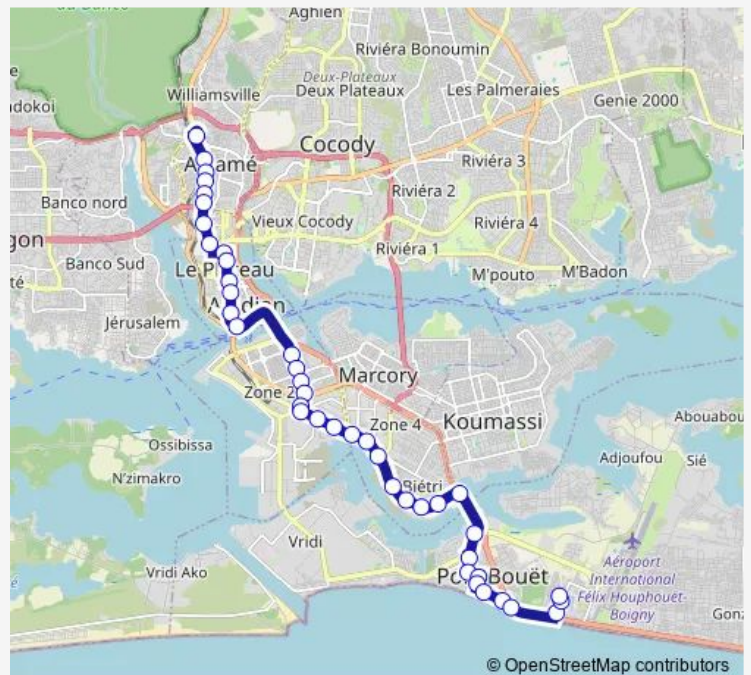

Foire de Chine Outlet

Arret Chu

PTT km4

Route schedule

Gare Nord — DRB Port-Bouët

Monday 06:00

Tuesday 06:00

Wednesday 06:00

Thursday 06:00

Friday 06:00

Saturday 06:00

Sunday 06:00

Route info

Direction: Gare Nord

Stops: 41

Trip Duration: 1 hour 30 min

29 — Gare Nord ↔ Port-Bouet derrière warf

Pharmacie Sante Publique

Drocolor

Patisserie Paul

Sib

Glacier Bietry

Pressing Biétry

Notre Dame Afrique

Friday 06:00

Saturday 06:00

Sunday 06:00

Route info

Direction: DRB Port-Bouët

Stops: 41

Trip Duration: 1 hour 50 min

St Jean Bosco