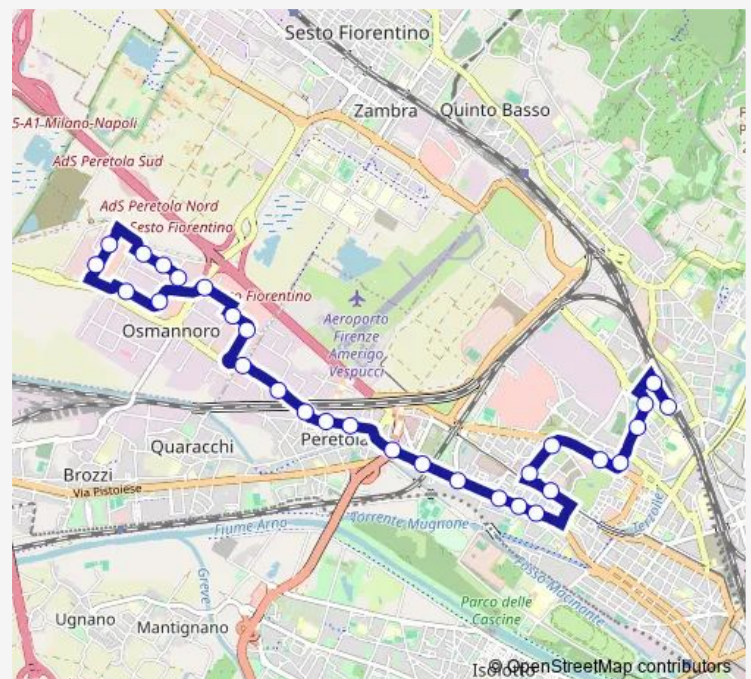

Ikea

Marconi Fermi

Righi Edison

Route schedule

Rifredi Fs Vasco De Gama — Tevere Adige

Monday 06:40-19:25

Tuesday 06:40-19:25

Wednesday 06:40-19:25

Thursday 06:40-19:25

Friday 06:40-19:25

Saturday —

Sunday —

Route info

Direction: Rifredi Fs Vasco De Gama

Stops: 30

Trip Duration: 0 hour 24 min

29 — Rifredi Fs Vasco De Gama - Via Pratese/Ingromarket/Motorizzazione

Lucchese Righi

Lucchese Cantone

Arno Ticino

Arno Volturno

Arno

Ingromarket

Senna

Tevere

Tevere Adige

Direction

Rifredi Fs Vasco De Gama — Deposito Peretola

17 stops

[Open route schedule](#)

Rifredi Fs Vasco De Gama

Firenze Nova