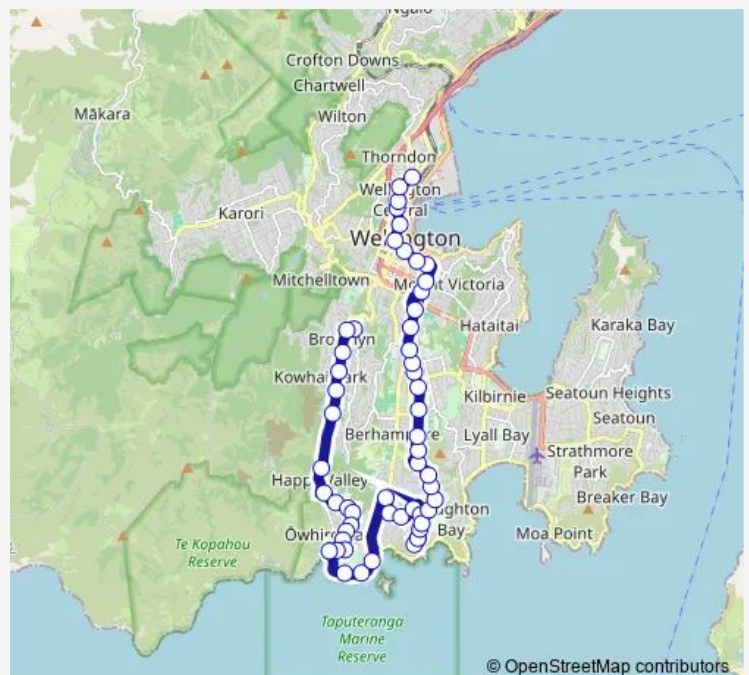

Kent Terrace at Pirie Street

Kent Terrace at Basin Reserve

Adelaide Road at Basin Reserve (near 13)

Adelaide Road at Broomhedge Street

Wellington Hospital - Stop C

Riddiford Street at Newtown Shops (near 157)

Route schedule

Wellington Station - Stop A — Brooklyn - Stop A

Monday 09:12-23:18

Tuesday 09:12-23:18

Wednesday 09:12-23:18

Thursday 09:12-23:18

Friday 09:12-23:18

Saturday 07:20-23:17

Sunday 08:17-20:20

Route info

Direction: Wellington Station - Stop A

Stops: 55

Trip Duration: 0 hour 51 min

29 — Brooklyn - Owhiro Bay - Island Bay - Southgate - Newtown - Wellington

Buckley Road (near 77)

Buckley Road (near 109)

Friday 06:30-22:18

Saturday 07:16-22:18

Sunday 08:18-20:18

Route info

Direction: Brooklyn - Stop A

Stops: 55

Trip Duration: 0 hour 56 min

Buckley Road (near 207)