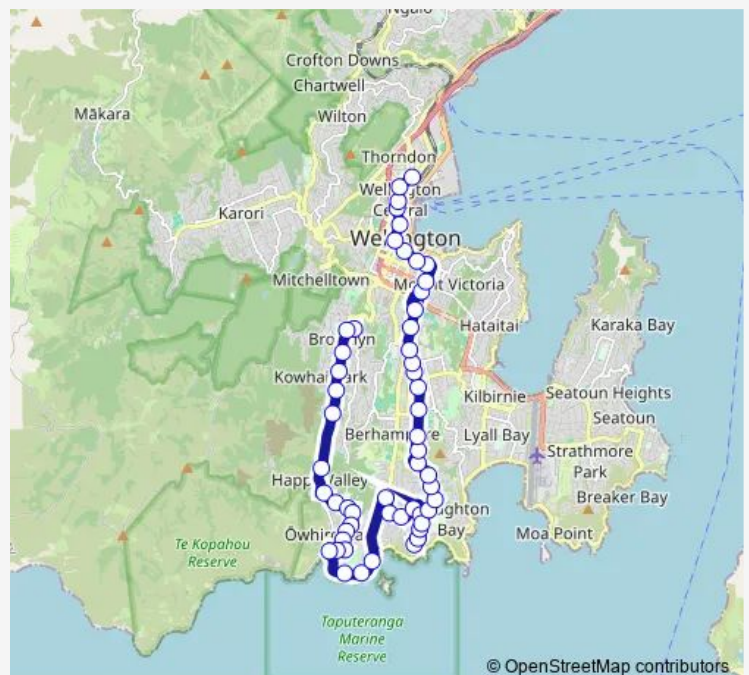

Route schedule

Wellington Station - Stop A — Brooklyn - Stop B

Monday 07:20-23:18

Tuesday 07:20-23:18

Wednesday 08:17-23:18

Thursday 08:17-23:18

Friday 07:20-23:18

Saturday 07:20-23:17

Sunday 08:17-20:20

Route info

Direction: Wellington Station - Stop A

Stops: 55

Trip Duration: 0 hour 58 min

Buckley Road (near 77)

Buckley Road (near 109)

Buckley Road (near 146)

Owhiro Bay - Happy Valley Road

Robertson Street (near 17)

Frobisher Street at Teme Way

Frobisher Street (near 35)

Frobisher Street (near 53)

Frobisher Street (near 75)

Frobisher Street at Murchison Street

Murchison Street at Jordan Street

Saturday 07:16-22:18

Sunday 08:18-20:18

Route info

Direction: Brooklyn - Stop B

Stops: 55

Trip Duration: 0 hour 56 min

Buckley Road (near 207)

Orchy Crescent at Buckley Road