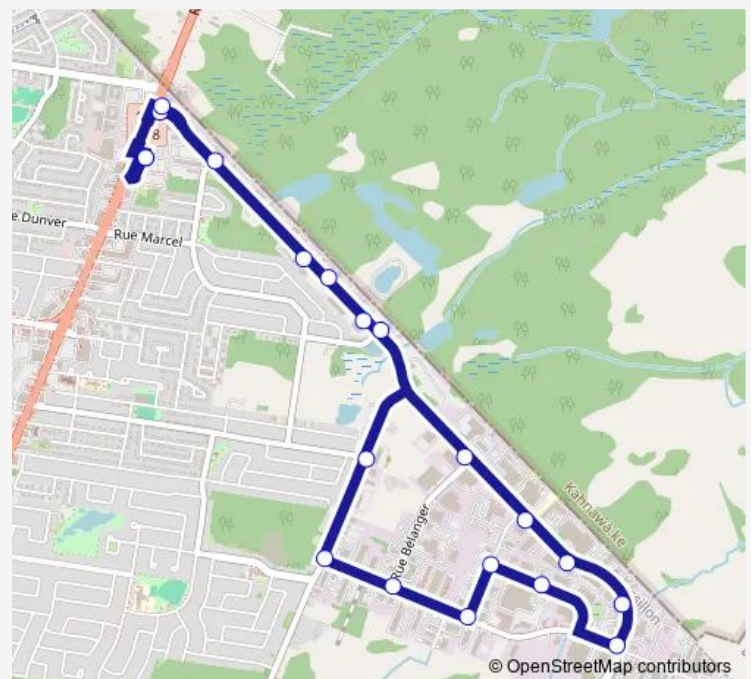

### Route schedule

Terminus Châteauguay - Quai 10 — Terminus Châteauguay - Quai 10

Monday 06:46-17:35

Tuesday 06:46-17:35

Wednesday 06:46-17:35

Thursday 06:46-17:35

Friday 06:46-17:35

Saturday —

### Route info

Direction: Terminus Châteauguay - Quai 10

Stops: 20

Trip Duration: 0 hour 16 min

■ 29 — Châteauguay

29 Bus time schedules and route maps are available in an offline PDF at [busmaps.com](https://busmaps.com). Use the [busmaps.com](https://busmaps.com) website to see live bus times, train schedule or subway schedule, and step-by-step directions for all public transit in Mercier