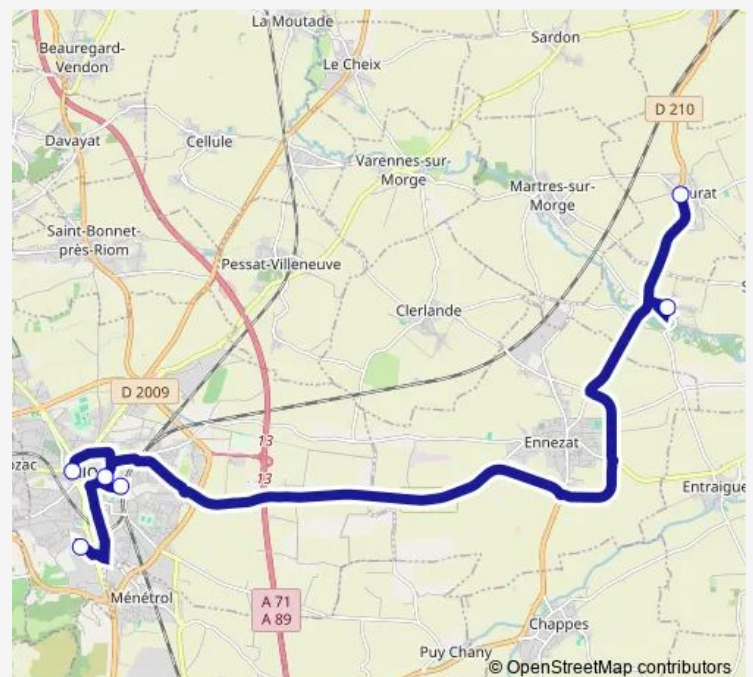

Direction

Surat Centre — Lycée Bonté

6 stops

[Open route schedule](#)

Surat Centre

Champeyroux

Sainte Marie

Desaix

Friday 07:11

Saturday —

Sunday —

Route info

Direction: Surat Centre

Stops: 6

Trip Duration: 0 hour 34 min

Direction

Sainte Marie — Surat Centre

6 stops

[Open route schedule](#)

Sainte Marie

Collège de l'Hospital

Lycée Bonté

Pôle Multimodal Sncf

Champeyroux

Surat Centre

Route schedule

Sainte Marie — Surat Centre

Monday	16:55-17:55
Tuesday	16:55-17:55
Wednesday	13:15
Thursday	16:55-17:55
Friday	16:55-17:55
Saturday	—
Sunday	—

Route info

Direction: Sainte Marie