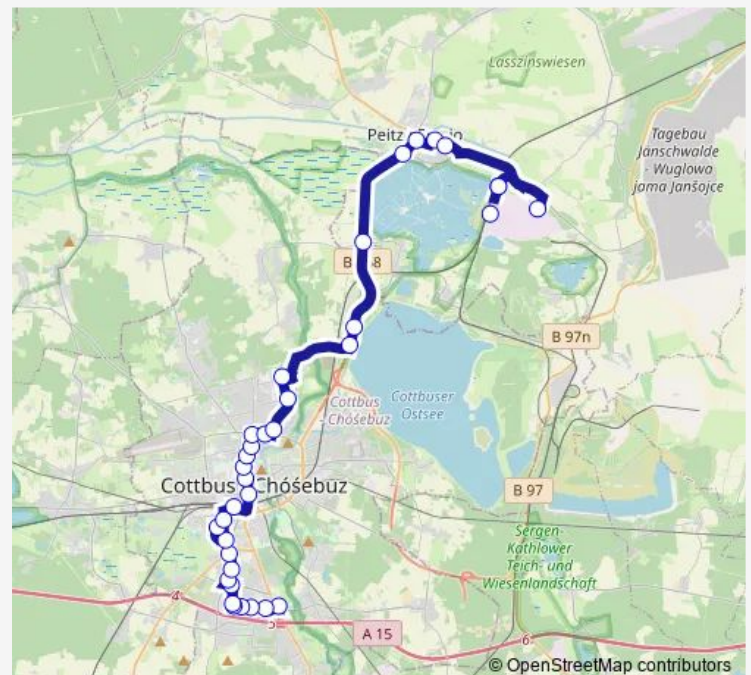

Friday 07:23

Saturday 22:09

Sunday 22:09

Route info

Direction: Peitz, Busbahnhof

Stops: 14

Trip Duration: 0 hour 20 min

Direction