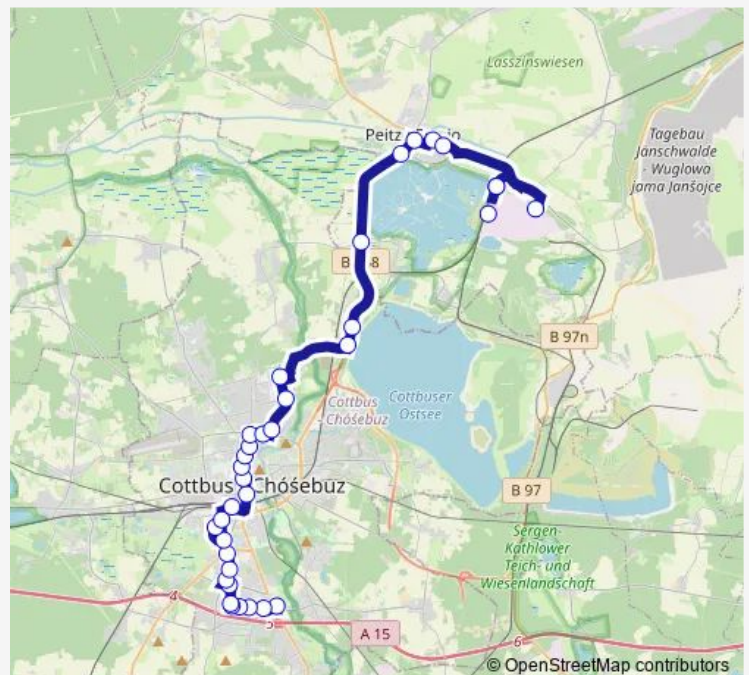

### Route schedule

Peitz, Busbahnhof — Cottbus, Neu Schmellwitz Zuschka

Monday 07:23

Tuesday 07:23

Wednesday 07:23

Thursday 07:23

Friday 07:23

Saturday 22:09

### Route info

Direction: Peitz, Busbahnhof

Stops: 14

Trip Duration: 0 hour 20 min