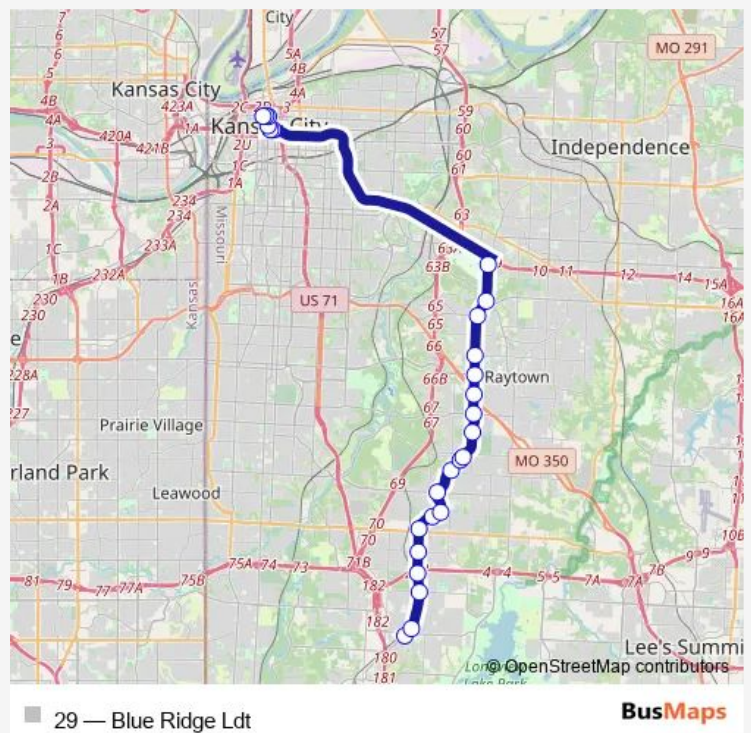

**Route schedule**

ON Holiday AT Blue Ridge Wb — ON Grand AT 9TH Southbound Farside

Monday	04:49-17:06
Tuesday	04:49-17:06
Wednesday	04:49-17:06
Thursday	04:49-17:06
Friday	04:49-17:06
Saturday	—
Sunday	—

**Route info**

Direction: ON Holiday AT Blue Ridge Wb

Stops: 26

Trip Duration: 0 hour 45 min

29 — Blue Ridge Ltd

ON 13th AT Locust Westbound

ON OAK AT 12th Northbound Farside

ON OAK AT 9TH Nb

ON 9TH AT Mcgee Westbound

ON Grand AT 9TH Southbound Farside

## Direction

ON Grand AT 9TH Southbound Farside — ON Holiday AT Blue Ridge Wb

28 stops

[Open route schedule](#)

ON Grand AT 9TH Southbound Farside

ON Grand AT 11th Southbound Nearside

ON 12th AT Mcgee Eastbound