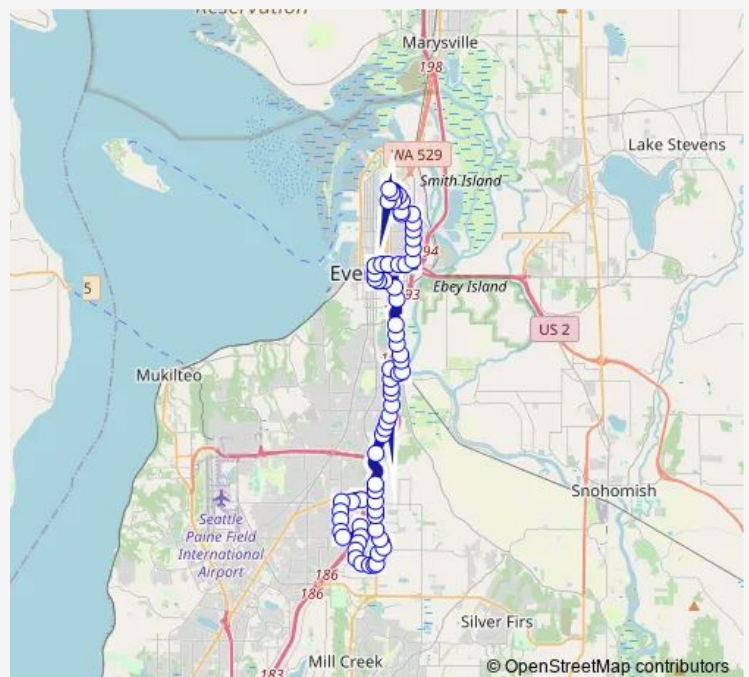

WETMORE AVE & HEWITT AVE - SB

WETMORE AVE & WALL ST - SB

PACIFIC AVE & ROCKEFELLER AVE - EB

Route schedule

COLLEGE STATION - BAY D - NB — MALL STATION - BAY 1

Monday 05:30-22:00

Tuesday 05:30-22:00

Wednesday 05:30-22:00

Thursday 05:30-22:00

Friday 05:30-22:00

Saturday 08:00-21:00

Sunday 08:00-21:00

Route info

Direction: COLLEGE STATION - BAY D - NB

Stops: 66

Trip Duration: 0 hour 52 min

29 — N to College Station - S to Mall Station

LOMBARD AVE & PACIFIC AVE - NB

EVERETT STATION - F1 - SB

SMITH AVE & 35TH ST - SB

SMITH AVE & 36TH ST - SB

S 3RD AVE & 42ND ST - SB

S 3RD AVE & 43RD ST - SB

S 3RD AVE & 45TH ST - SB

S 2ND AVE & 49TH ST - SB

S 2ND AVE & EUGENE ST - SB

S 2ND AVE & MAIN ST - SB

BROADWAY & 53RD ST SE - SB

BROADWAY & 56TH ST SE - SB

BROADWAY & 60TH ST SE - SB

BROADWAY & 62ND ST SE - SB

BROADWAY & MELVIN AVE - SB