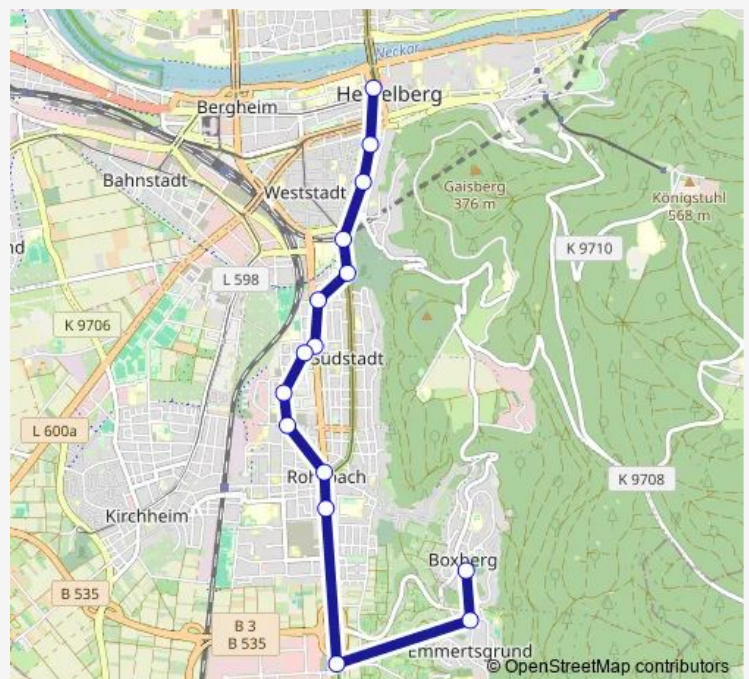

## Bus 29 HD Bismarckplatz - Rohrbach - Mombertplatz - Boxberg - Mombertplatz - Rohrbach - HD Bismarckplatz

[Go to website](#)

### Direction

Bismarckplatz — Louise-Ebert-Zentrum

15 stops

[Open route schedule](#)

- Bismarckplatz
- Hans-Böckler-Straße
- Kaiserstraße
- S-Bahnhof Weststadt/Südstadt
- Bergfriedhof
- Feuerbachstraße
- Berthold-Mogel-Straße
- Mark-Twain-Center
- Marlene-Dietrich-Platz
- Sickingenplatz
- Rohrbach Markt
- Ortenauer Straße
- Rohrbach Süd
- Mombertplatz
- Louise-Ebert-Zentrum

### Route schedule

Bismarckplatz — Louise-Ebert-Zentrum

Monday	05:10-00:09 <sup>+1</sup>
Tuesday	05:10-00:09 <sup>+1</sup>
Wednesday	05:10-00:09 <sup>+1</sup>
Thursday	05:10-00:09 <sup>+1</sup>
Friday	05:10-00:09 <sup>+1</sup>
Saturday	05:39-00:09 <sup>+1</sup>
Sunday	07:09-00:09 <sup>+1</sup>

### Route info

Direction: Bismarckplatz

Stops: 15

Trip Duration: 0 hour 26 min

29 Bus time schedules and route maps are available in an offline PDF at [busmaps.com](https://busmaps.com). Use the [busmaps.com](https://busmaps.com) website to see live bus times, train schedule or subway schedule, and step-by-step directions for all public transit in Heidelberg