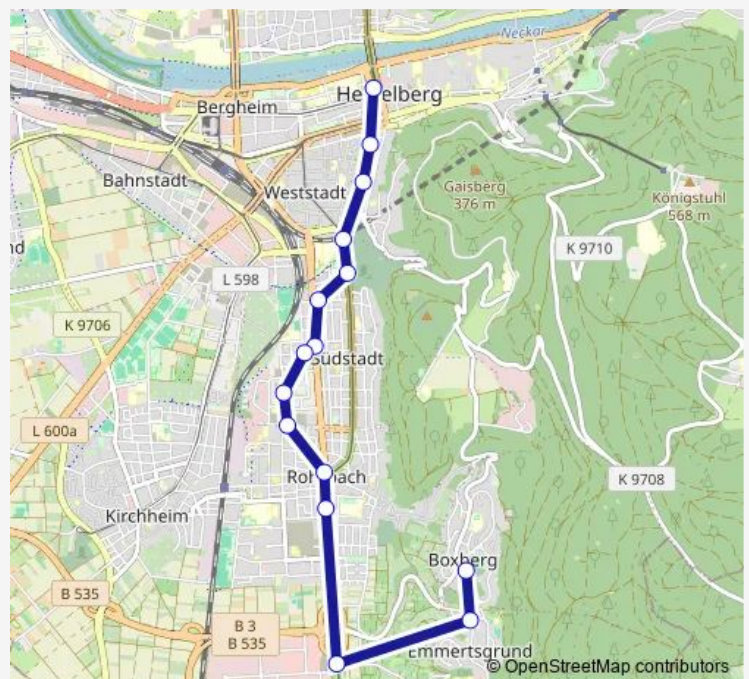

Bus 29 HD Bismarckplatz - Rohrbach - Mombertplatz - Boxberg - Mombertplatz - Rohrbach - HD Bismarckplatz

[Go to website](#)

Direction

Bismarckplatz — Louise-Ebert-Zentrum

15 stops

[Open route schedule](#)

- Bismarckplatz
- Hans-Böckler-Straße
- Kaiserstraße
- S-Bahnhof Weststadt/Südstadt
- Bergfriedhof
- Feuerbachstraße
- Berthold-Mogel-Straße
- Mark-Twain-Center
- Marlene-Dietrich-Platz
- Sickingenplatz
- Rohrbach Markt
- Ortenauer Straße
- Rohrbach Süd
- Mombertplatz
- Louise-Ebert-Zentrum

Route schedule

Bismarckplatz — Louise-Ebert-Zentrum

Monday	05:10-00:09 ⁺¹
Tuesday	05:10-00:09 ⁺¹
Wednesday	05:10-00:09 ⁺¹
Thursday	05:10-00:09 ⁺¹
Friday	05:10-00:09 ⁺¹
Saturday	05:39-00:09 ⁺¹
Sunday	07:09-00:09 ⁺¹

Route info

Direction: Bismarckplatz

Stops: 15

Trip Duration: 0 hour 26 min

29 Bus time schedules and route maps are available in an offline PDF at busmaps.com. Use the busmaps.com website to see live bus times, train schedule or subway schedule, and step-by-step directions for all public transit in Heidelberg