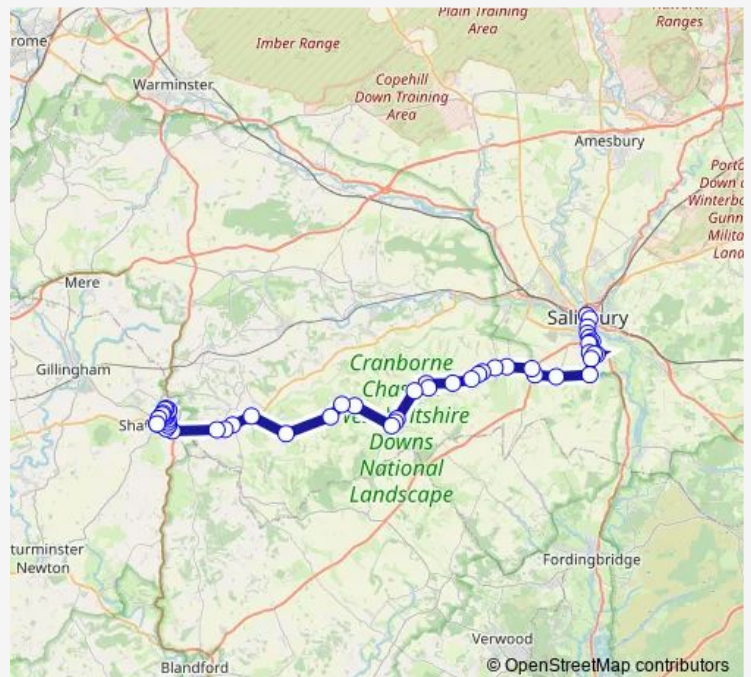

### Direction

The Town Hall — Tesco

49 stops

[Open route schedule](#)

- The Town Hall
- Chubbs House
- Health Centre
- Linden Park
- Fairlane
- Nettlecombe
- St. Edwards Close
- Lane Side
- Springfield Close
- Blackmore Road
- Hill Farm
- Homefield
- Grosvenor Road
- Ivy Cross Garage
- John Shoobridge Court
- The Town Hall
- Chubbs House
- Health Centre
- Pix Mead Gardens
- St Johns Church
- Grove Arms

### Route schedule

The Town Hall — Tesco

Monday	—
Tuesday	—
Wednesday	—
Thursday	—
Friday	—
Saturday	14:44
Sunday	—

### Route info

Direction: The Town Hall

Stops: 49

Trip Duration: 1 hour 32 min

■ 29 — Shaftesbury - Salisbury

BusMaps

Birdbush

Whitesand Cross