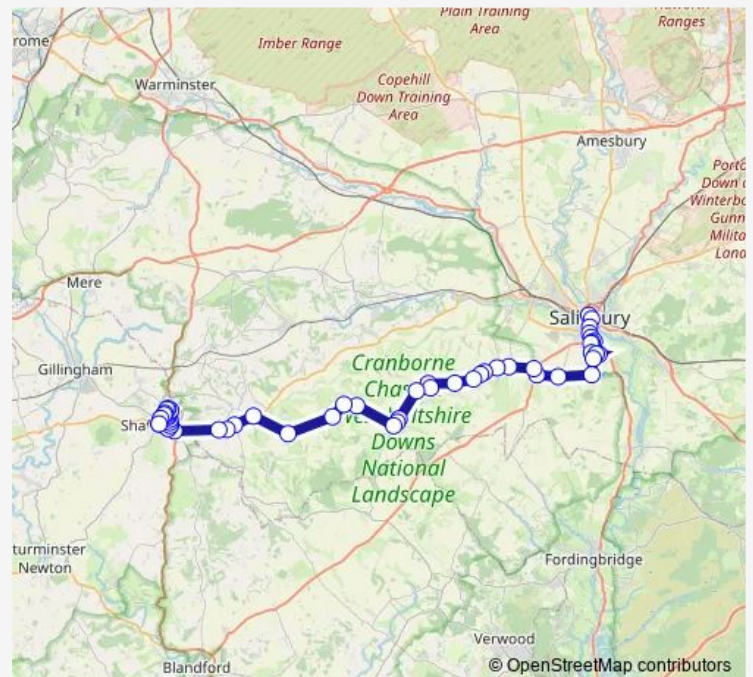

Thursday —

Friday —

Saturday 14:44

Sunday —

Route info

Direction: The Town Hall

Stops: 49

Trip Duration: 1 hour 32 min