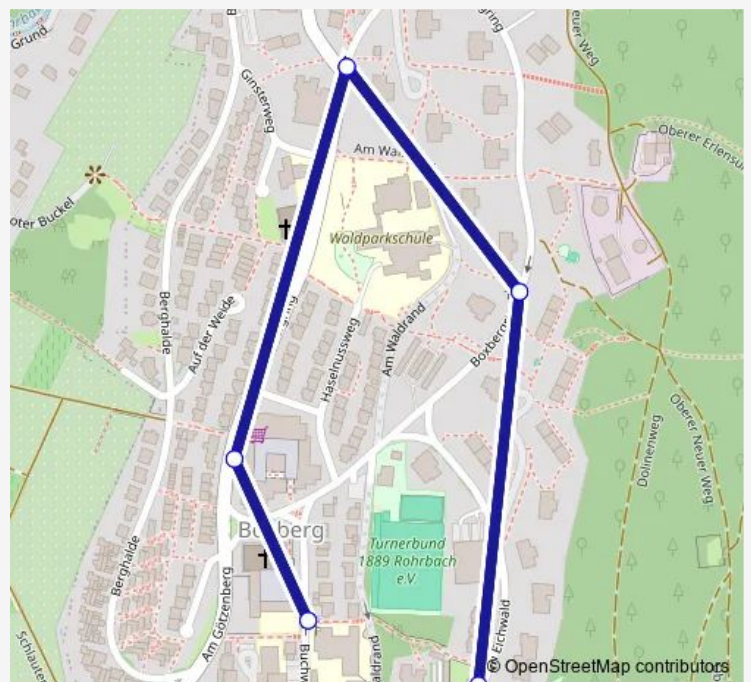

## Bus 29 HD Bismarckplatz - Rohrbach - Mombertplatz - Boxberg - Mombertplatz - Rohrbach - HD Bismarckplatz

[Go to website](#)

### Direction

Louise-Ebert-Zentrum — Im Eichwald

5 stops

[Open route schedule](#)

Louise-Ebert-Zentrum

Haselnussweg

Boxbergring

Fernheizwerk

### Route schedule

Louise-Ebert-Zentrum — Im Eichwald

Monday	05:36-19:36
Tuesday	05:36-19:36
Wednesday	05:36-19:36
Thursday	05:36-19:36
Friday	05:36-19:36
Saturday	—
Sunday	—

### Route info

Direction: Louise-Ebert-Zentrum

Stops: 5

Trip Duration: 0 hour 5 min

29 — HD Bismarckplatz - Rohrbach - Mombertplatz - Boxberg - Mombertplatz - Rohrbach - HD Bismarckplatz

29 Bus time schedules and route maps are available in an offline PDF at [busmaps.com](https://busmaps.com). Use the [busmaps.com](https://busmaps.com) website to see live bus times, train schedule or subway schedule, and step-by-step directions for all public transit in Heidelberg