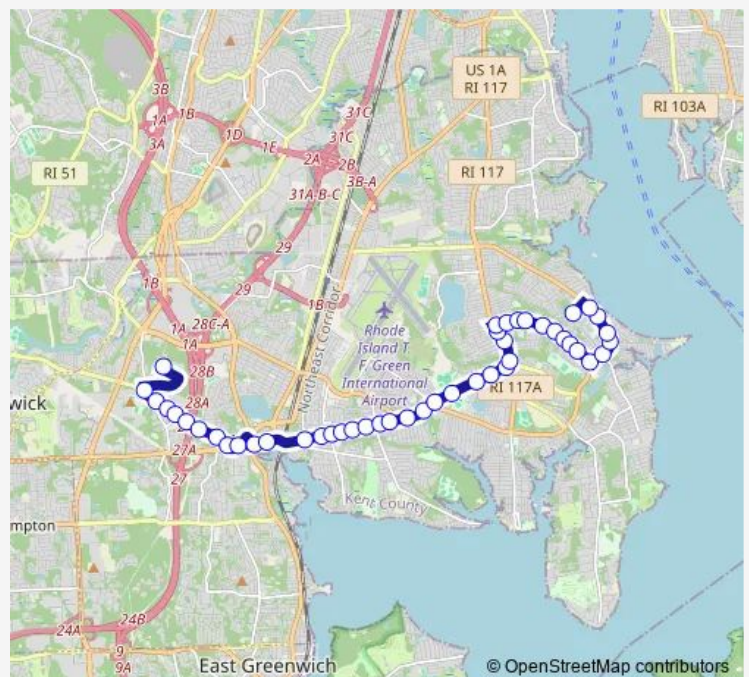

**Direction**

Ccri Warwick (Stop C) — West Shore & Beach (before Transit St)

46 stops

[Open route schedule](#)

- Ccri Warwick (Stop C)
- Commonwealth before Tollgate
- Tollgate after Hilary
- Kent Hospital (on Tollgate)
- 430 Tollgate
- Tollgate after Craig
- 250 Tollgate
- Tollgate opposite Emily
- Tollgate before Centerville
- Veterans Memorial before Greenwich
- Apponaug (Centerville & Post)/Warwick City Hall
- 3210 Post
- W Shore opposite George Arden
- 3388 W Shore
- W Shore opposite Normandy
- 3238 W Shore
- W Shore opposite Arrow
- W Shore after W Shore Terrace
- W Shore before Macarthur
- W Shore after Mystic
- W Shore before Sunny Cove

**Route schedule**

Ccri Warwick (Stop C) — West Shore & Beach (before Transit St)

Monday	06:10-21:10
Tuesday	06:10-21:10
Wednesday	06:10-21:10
Thursday	06:10-21:10
Friday	06:10-21:10
Saturday	06:10-21:10
Sunday	06:10-20:10

**Route info**

Direction: Ccri Warwick (Stop C)

Stops: 46

Trip Duration: 0 hour 25 min

29 — Ccri Warwick/Conimicut

2680 W Shore

Sandy after W Shore

Sandy after Frawley

## Direction

Ccri Warwick (Stop C) — West Shore & Beach (before Transit St)

50 stops

[Open route schedule](#)

Ccri Warwick (Stop C)

Commonwealth before Tollgate

Tollgate after Hilary

Kent Hospital (on Tollgate)