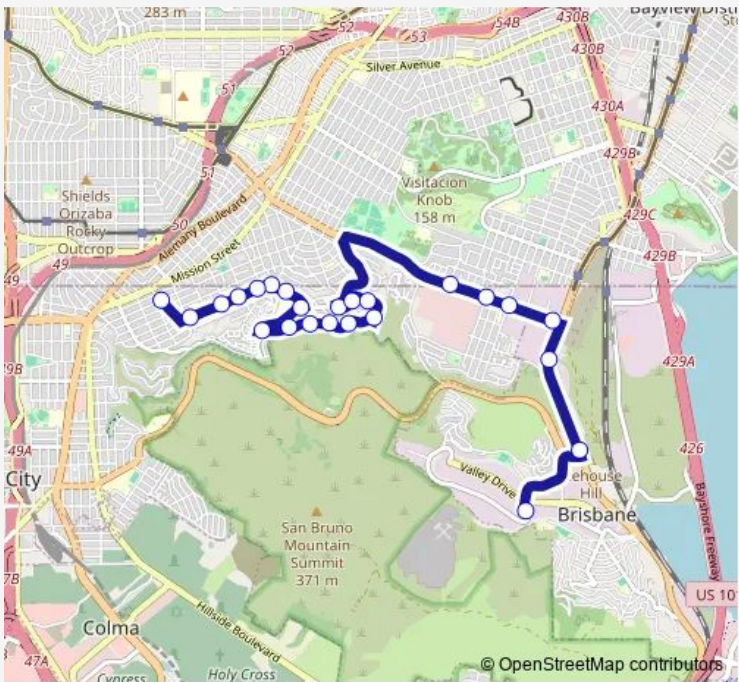

Bus 29 Lipman School - Templeton/Brunswick

[Go to website](#)

Direction
 South Hill Dr & North Hill Dr — Templeton Ave & Brunswick St

24 stops

[Open route schedule](#)

- South Hill Dr & North Hill Dr
- Bayshore Blvd & Guadalupe Canyon Pkwy
- Bayshore Blvd & Industrial Way
- Geneva Ave & Bayshore Blvd
- Geneva Ave & Schwerin St
- Geneva Ave & Rio Verde St
- Geneva Ave & Santos St
- Oakridge Dr & S Hill Blvd
- Oakridge Dr & Southridge Way
- Oakridge Dr & Mira Vista Ct
- Oakridge Dr & Alta Vista Way
- 58 Alta Vista Way
- Alta Vista Way & Caroline Way
- 146 Alta Vista Way
- Alta Vista Way & Ardendale Dr
- Alta Vista Way & S Hill Blvd
- S Hill Blvd & Bellevue Ave
- Bellevue Ave & Waverly Way
- Bellevue Ave & Pope St
- Bellevue Ave & Guttenberg St
- Bellevue Ave & Lowell St

Route schedule

South Hill Dr & North Hill Dr — Templeton Ave & Brunswick St

Monday	15:11
Tuesday	15:11
Wednesday	14:11
Thursday	15:11
Friday	15:11
Saturday	—
Sunday	—

Route info

Direction: South Hill Dr & North Hill Dr

Stops: 24

Trip Duration: 0 hour 27 min

29 — Lipman School - Templeton/Brunswick **BusMaps**

Bellevue Ave & Whittier St

Bellevue Ave & Acton St

Templeton Ave & Brunswick St

Direction

Templeton Ave & Brunswick St — South Hill Dr & North Hill Dr

24 stops

[Open route schedule](#)

Templeton Ave & Brunswick St

Templeton Ave & Hanover St

Bellevue Ave & Acton St

Bellevue Ave & Whittier St

Bellevue Ave & Guttenberg St

Bellevue Ave & Pope St