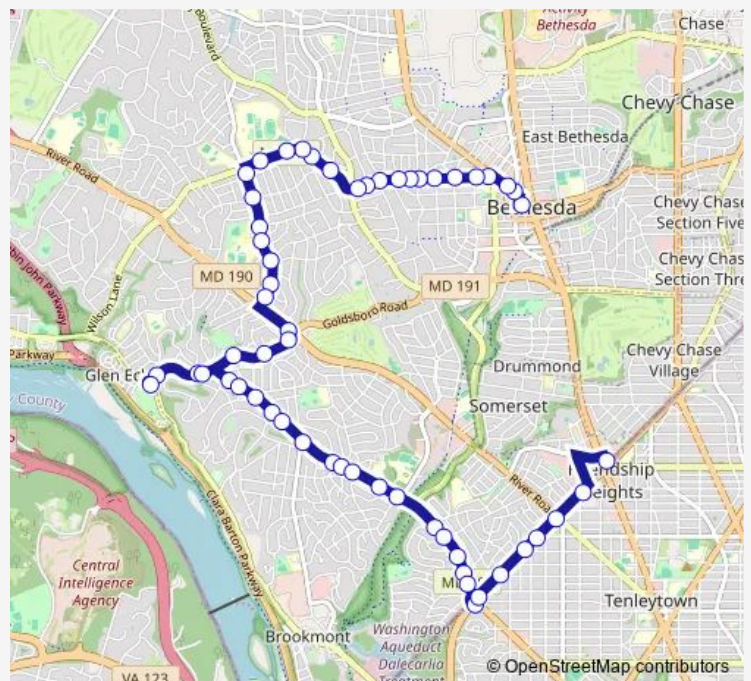

Whittier Blvd & Kirby Rd

Whittier Blvd & Landon Ln

Whittier Blvd & Plainview Rd

**Route schedule**

Bethesda Station & BAY A — Friendship Heights Station & BAY H

Monday 05:25-22:40

Tuesday 05:30-22:10

Wednesday 05:25-22:40

Thursday 05:25-22:40

Friday 05:30-22:10

Saturday 06:50-21:30

Sunday 06:50-20:10

**Route info**

Direction: Bethesda Station & BAY A

Stops: 57

Trip Duration: 0 hour 29 min

29 — 29-Bethesda-Glenecho-Friendshpghts

Whittier Blvd & Robinwood Rd

Whittier Blvd & Lenox Rd

Whittier Blvd & Shady OAK Ln

Whittier Blvd & Highboro Dr

River RD & Goldsboro Rd

Goldsboro RD & Haviland Dr

Goldsboro RD & RED Wing Rd

## Route info

Direction: Friendship Heights Station & BAY H

Stops: 58

Trip Duration: 0 hour 25 min

Massachusetts AVE & Avalon Dr

Goldsboro RD & Rannoch Rd

Goldsboro RD & Macarthur Blvd

Macarthur Blvd & Goldsboro Rd