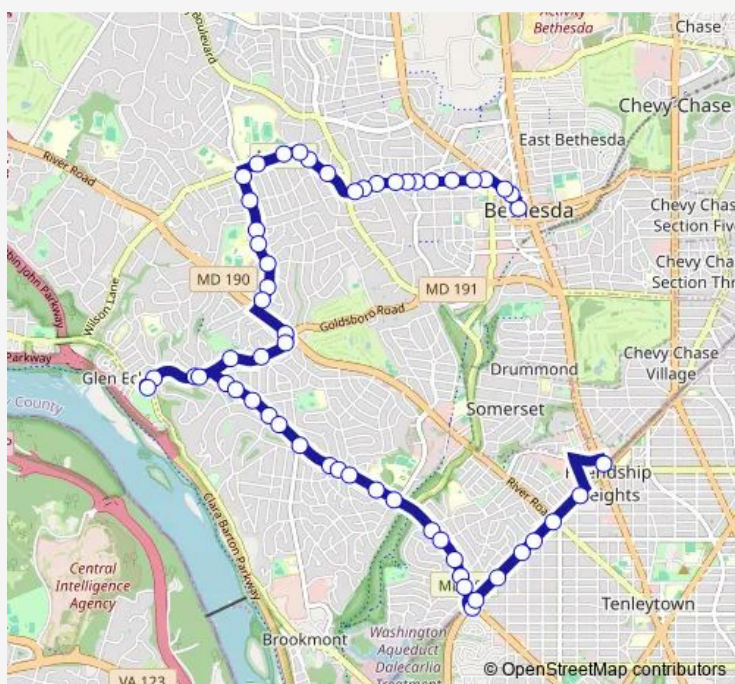

Whittier Blvd & Plainview Rd

### Route schedule

Bethesda Station & BAY E — Friendship Heights Station & BAY H

Monday 05:25-22:40

Tuesday 05:30-22:10

Wednesday 05:30-22:10

Thursday 05:25-22:40

Friday 05:30-22:10

Saturday 06:50-21:30

### Route info

Direction: Bethesda Station & BAY E

Stops: 57

Trip Duration: 0 hour 30 min

29 — 29-Bethesda-Glenecho-Friendshpghts

Whittier Blvd & Robinwood Rd

Whittier Blvd & Lenox Rd

Whittier Blvd & Shady OAK Ln

## Route info

Direction: Friendship Heights Station & BAY H

Stops: 58

Trip Duration: 0 hour 28 min

Massachusetts AVE & Avalon Dr

Goldsboro RD & Rannoch Rd

Goldsboro RD & Macarthur Blvd

Macarthur Blvd & Goldsboro Rd