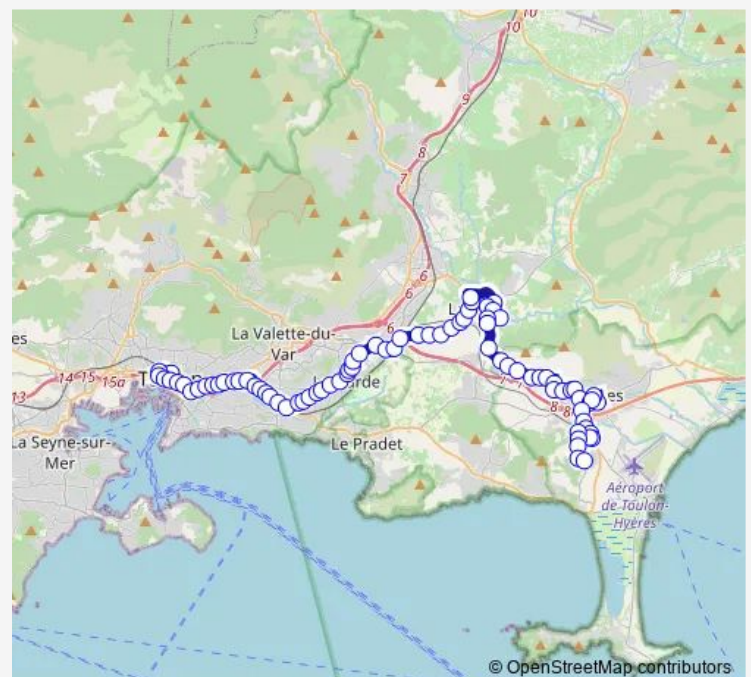

### Direction

Gare Routière (Toulon) — Lycée Costebelle

81 stops

[Open route schedule](#)

Gare Routière (Toulon)

Dardanelles

Péri / Obs

Vauban

Pont de Suve

### Route schedule

Gare Routière (Toulon) — Lycée Costebelle

Monday 05:35-21:20

Tuesday 05:35-21:20

Wednesday 05:35-21:20

Thursday 05:35-21:20

Friday 05:35-21:20

Saturday 05:35-21:20

### Route info

Direction: Gare Routière (Toulon)

Stops: 81

Trip Duration: 1 hour 36 min

29 — Lycée Costebelle - Gare Rout.

Ginouse

Les Mas

La Nôle