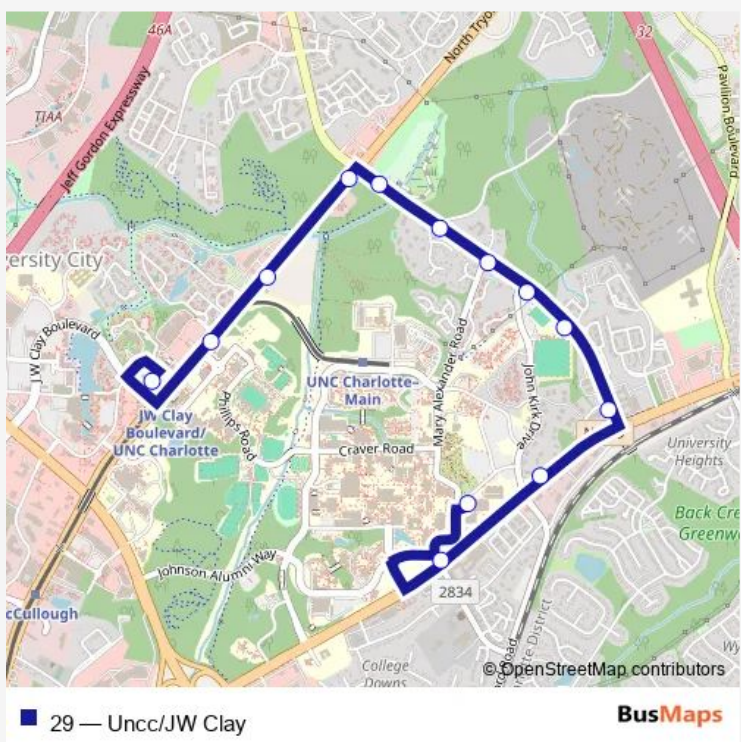

# Bus 29 Uncc/JW Clay

[Go to website](#)

**Direction**  
 JW Clay Station Bay — Walmart @ Pierson Dr (front)  
 52 stops  
[Open route schedule](#)

- JW Clay Station Bay
- Tryon St @ Uncc Research Center
- Tryon St @ 9528 (Hight Veterinary)
- Tryon St & Mallard Creek Church Rd
- Mallard Creek Church Rd & Tryon St
- Mallard Creek Church Rd & Alexander Glen Dr
- Mallard Creek Church Rd & Mary Alexander Rd
- Mallard Creek Church Rd & John Kirk Dr
- Mallard Creek Church Rd & University Village Blvd
- Mallard Creek Church Rd & University City Blvd
- University City Blvd & John Kirk Dr
- University City Blvd & Broadrick Blvd
- University City Blvd & Mark Twain Rd
- University City Blvd & WT Harris Blvd
- University East Dr & WT Harris Blvd
- Back Creek Dr & University East Dr
- Back Creek Dr & WT Harris Blvd
- Rocky River Rd & WT Harris Blvd
- Rocky River Rd & Grier Rd
- Grier Rd & Nicolet Glen Dr
- Grier Rd & WT Harris Blvd

Route schedule  
 JW Clay Station Bay — Walmart @ Pierson Dr (front)

Monday	06:36-17:40
Tuesday	06:36-17:40
Wednesday	06:36-17:40
Thursday	06:36-17:40
Friday	06:36-17:40
Saturday	06:40-17:40
Sunday	—

Route info  
 Direction: JW Clay Station Bay  
 Stops: 52  
 Trip Duration: 0 hour 52 min

## Route info

Direction: Walmart @ Pierson Dr (front)

Stops: 48

Trip Duration: 0 hour 49 min

Cove Creek Dr & Barrington Dr

Cove Creek Dr & Burleson Dr

Cove Creek Dr & Eastbrook Rd

Cove Creek Dr & Delham Dr

**Route info**

Direction: Uncc- Mary Alexander Rd &amp; Van Landingham Rd

Stops: 8

Trip Duration: 0 hour 10 min

29 Bus time schedules and route maps are available in an offline PDF at busmaps.com. Use the busmaps.com website to see live bus times, train schedule or subway schedule, and step-by-step directions for all public transit in Charlotte